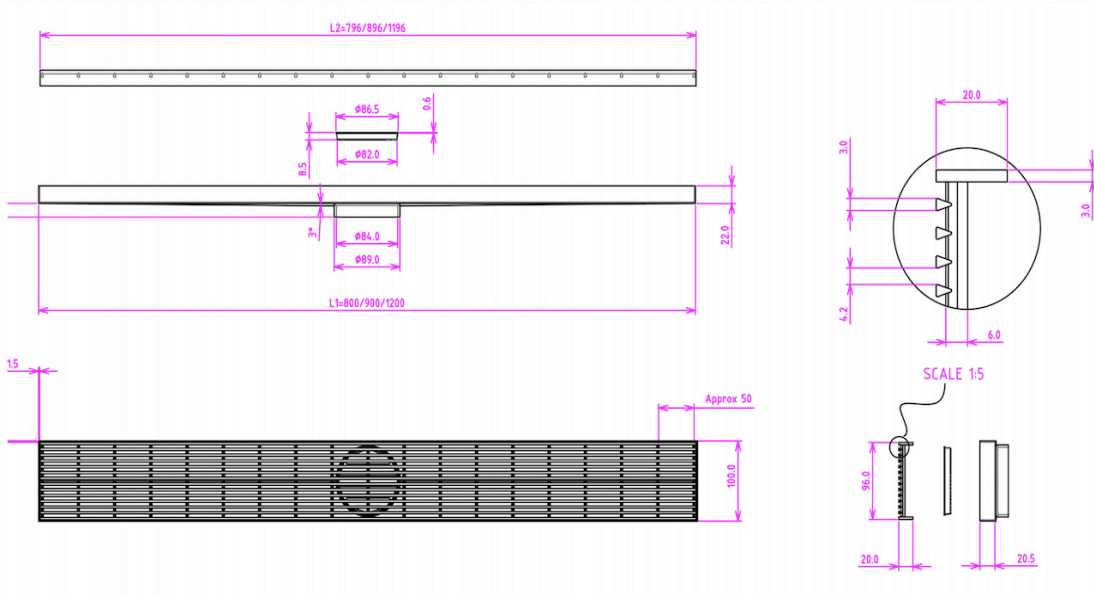

# EzyFlow 1200 Linear Heelguard Channel Grate

Brushed Brass

## Product Specifications

Code	EZY-120-HG-BB
Barcode	9339897007559
Material	316 Stainless Steel
Finish	Brushed Brass
Suitable For Indoor or Outdoor Use	

Steel Thickness:	4mm
Size:	1200 x 100mm
Outlet Size	89mm
Outlet Position:	Central
EzyLift Key Included	