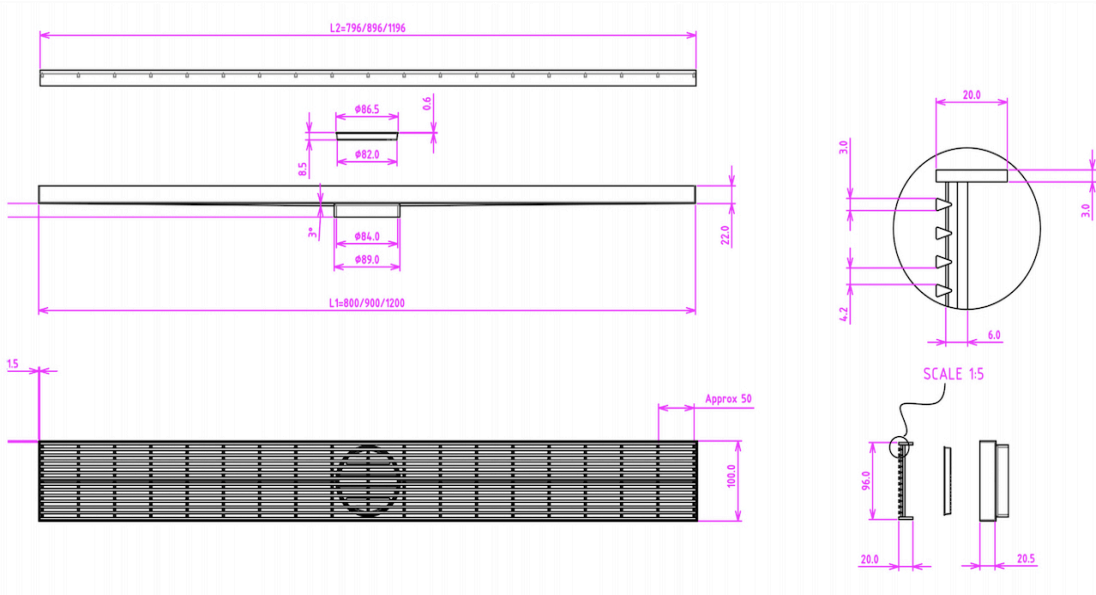

EzyFlow 1200 Linear Heelguard Channel Grate

Brushed Nickel

Product Specifications

Code	EZY-120-HG-BR
Barcode	9339897007511
Material	316 Stainless Steel
Finish	Brushed Nickel
Suitable For Indoor or Outdoor Use	

Steel Thickness:	4mm
Size:	1200 x 100mm
Outlet Size	89mm
Outlet Position:	Central
EzyLift Key Included	

Experience, *the difference.*

LINSOL.COM.AU

☎ 1300 546 765

@ info@linsol.com.au

✉ PO Box 88, Coniston NSW 2500