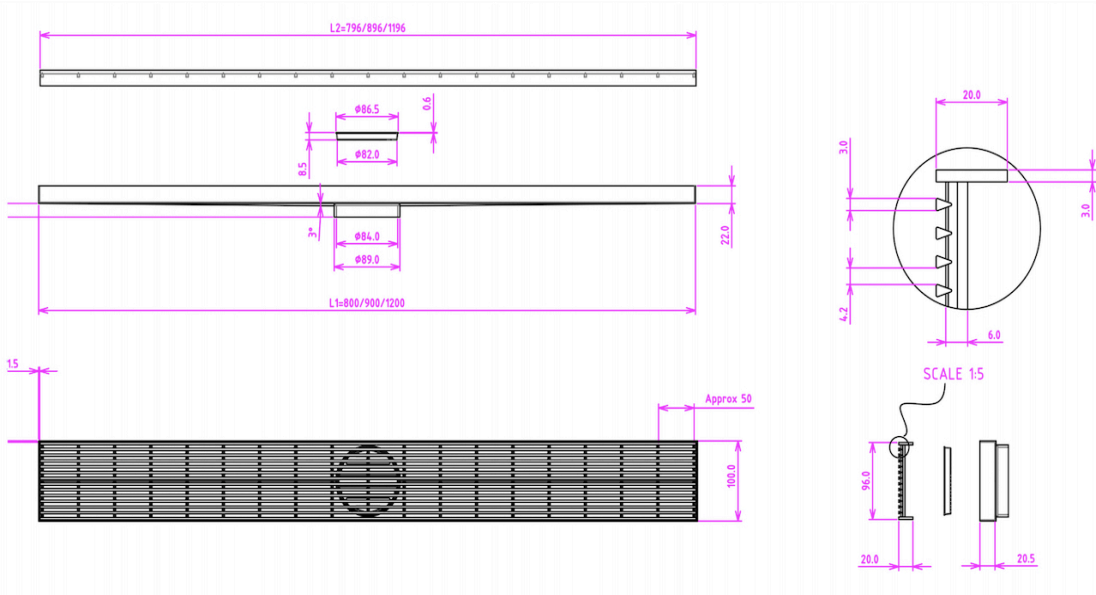

EzyFlow 1200 Linear Heelguard Channel Grate

Gunmetal

Product Specifications

Code	EZY-120-HG-GM
Barcode	9339897007542
Material	316 Stainless Steel
Finish	Gunmetal
Suitable For Indoor or Outdoor Use	

Steel Thickness:	4mm
Size:	1200 x 100mm
Outlet Size	89mm
Outlet Position:	Central
EzyLift Key Included	