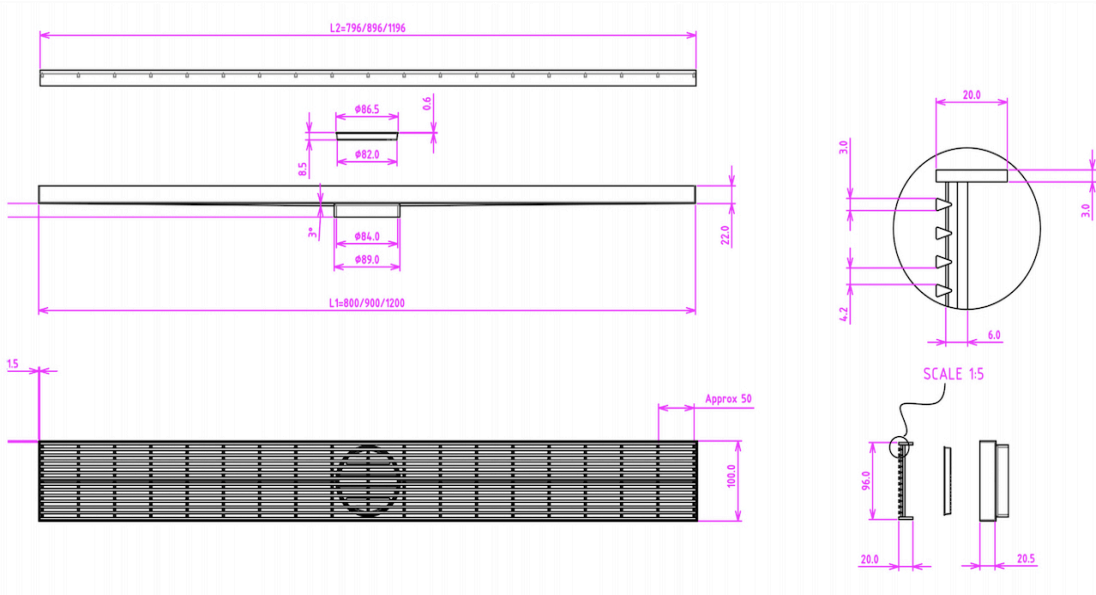

EzyFlow 1200 Linear Heelguard Channel Grate

Matte Black

Product Specifications

Code EZY-120-HG-MB

Barcode 9339897007528

Material 316 Stainless Steel

Finish Matte Black

Suitable For Indoor or Outdoor Use

Steel Thickness: 4mm

Size: 1200 x 100mm

Outlet Size 89mm

Outlet Position: Central

EzyLift Key Included

Experience, *the difference.*

LINSOL.COM.AU

☎ 1300 546 765