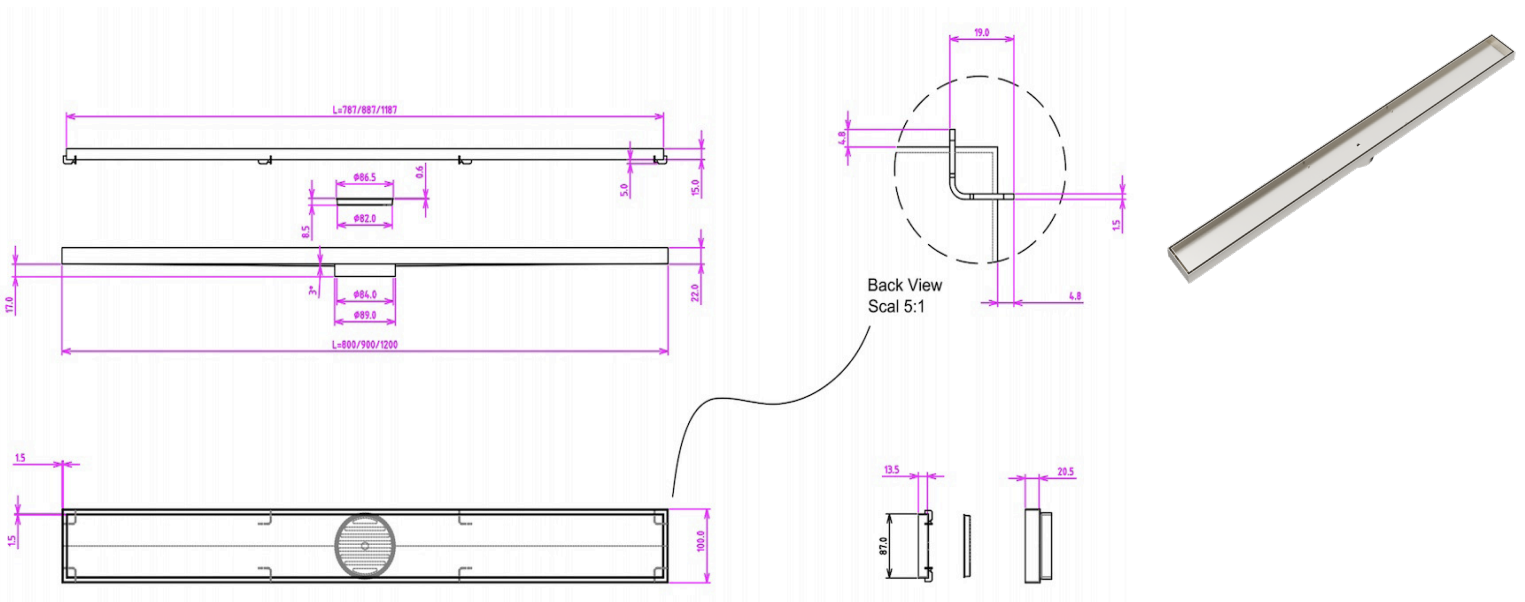

EzyFlow 1200 Tile Insert Channel Grate

Brushed Nickel

Product Specifications

Code	EZY-120-TS-BR
Barcode	9339897007504
Material	316 Stainless Steel
Finish	Brushed Nickel
Suitable For Indoor or Outdoor Use	

Steel Thickness:	4mm
Size:	1200 x 100mm
Outlet Size	89mm
Outlet Position:	Central
EzyLift Key Included	

Experience, *the difference.*

LINSOL.COM.AU

☎ 1300 546 765

@ info@linsol.com.au

✉ PO Box 88, Coniston NSW 2500