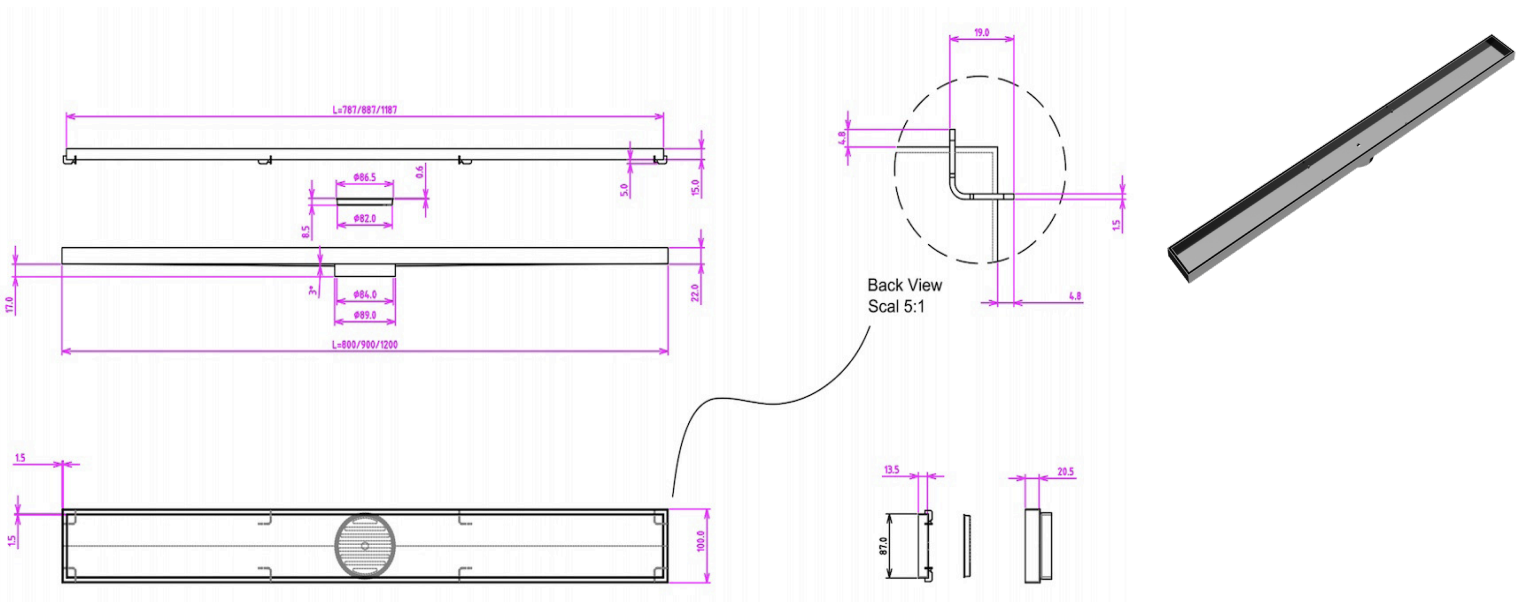

# EzyFlow 1200 Tile Insert Channel Grate

Gunmetal

## Product Specifications

Code EZY-120-TS-GM

Barcode 9339897007498

Material 316 Stainless Steel

Finish Gunmetal

Suitable For Indoor or Outdoor Use

Steel Thickness: 4mm

Size: 1200 x 100mm

Outlet Size 89mm

Outlet Position: Central

EzyLift Key Included

Experience, *the difference.*

LINSOL.COM.AU

☎ 1300 546 765

@ info@linsol.com.au

✉ PO Box 88, Coniston NSW 2500