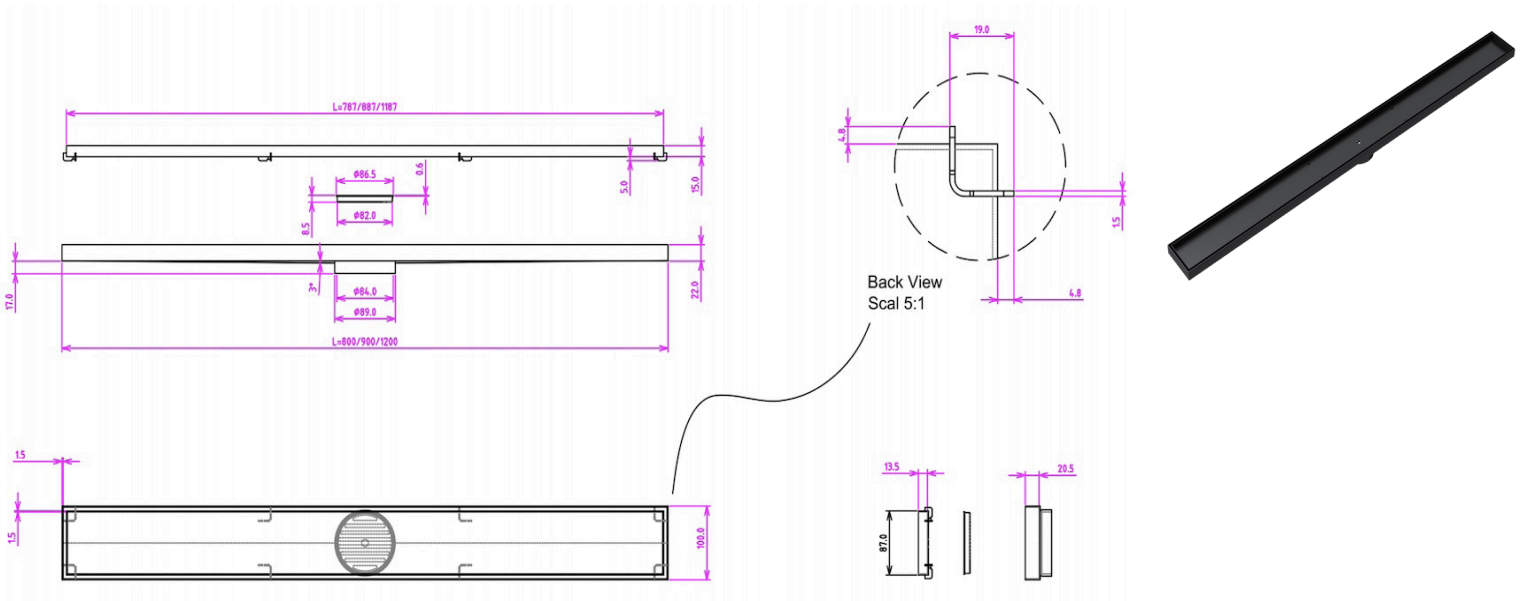

EzyFlow 1200 Tile Insert Channel Grate

Matte Black

Product Specifications

Code	EZY-120-TS-MB
Barcode	9339897007474
Material	316 Stainless Steel
Finish	Matte Black
Suitable For Indoor or Outdoor Use	

Steel Thickness:	4mm
Size:	1200 x 100mm
Outlet Size	89mm
Outlet Position:	Central
EzyLift Key Included	