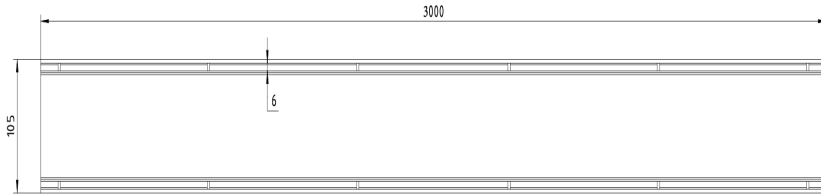

EzyFlow 24 Series 3000 Tile Insert Modular Channel Set

Brushed Brass

Product Specifications

Code	EZY-300-TS-BB
Barcode	9339897018463
Material	316 Stainless Steel
Finish	Brushed Brass
Tray Steel Thickness	1.2mm

Base Steel Thickness	2mm
Size	3000(L) x 105(W) x 23.9mm(D)
Outlet Size	50, 72, 80mm
Outlet Position	Custom
Suitable For Indoor or Outdoor Use	

Experience, *the difference.*

LINSOL.COM.AU

☎ 1300 546 765

@ info@linsol.com.au