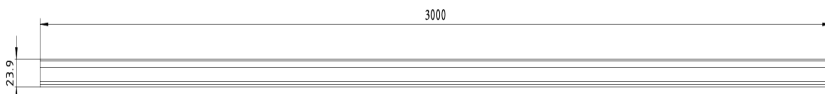

EzyFlow 24 Series 3000 Tile Insert Modular Channel Set

Brushed Nickel

Product Specifications

Code	EZY-300-TS-BR
Barcode	9339897018432
Material	316 Stainless Steel
Finish	Brushed Nickel
Tray Steel Thickness	1.2mm

Base Steel Thickness	2mm
Size	3000(L) x 105(W) x 23.9mm(D)
Outlet Size	50, 70, 80mm
Outlet Position	Custom
Suitable For Indoor or Outdoor Use	

Experience, *the difference.*

LINSOL.COM.AU

☎ 1300 546 765

@ info@linsol.com.au