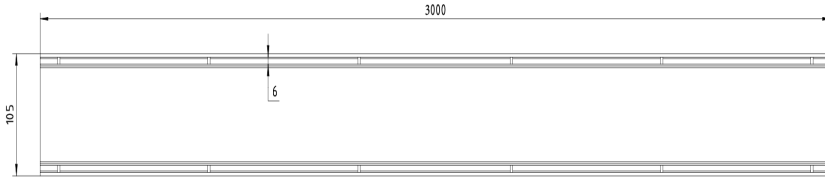

EzyFlow 24 Series 3000 Tile Insert Modular Channel Set

Brushed Nickel

Product Specifications

Code	EZY-300-TS-BR
Barcode	9339897018432
Material	316 Stainless Steel
Finish	Brushed Nickel
Tray Steel Thickness	1.2mm

Base Steel Thickness	2mm
Size	3000(L) x 105(W) x 23.9mm(D)
Outlet Size	50, 70, 80mm
Outlet Position	Custom
Suitable For Indoor or Outdoor Use	

Experience, *the difference.*

LINSOL.COM.AU

☎ 1300 546 765

@ info@linsol.com.au