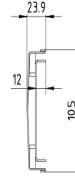

EzyFlow 24 Series 3000 Tile Insert Modular Channel Set

Brushed Nickel

Product Specifications

Code	EZY-300-TS-BR
Barcode	9339897018432
Material	316 Stainless Steel
Finish	Brushed Nickel
Tray Steel Thickness	1.2mm

Base Steel Thickness	2mm
Size	3000(L) x 105(W) x 23.9mm(D)
Outlet Size	50, 70, 80mm
Outlet Position	Custom
Suitable For Indoor or Outdoor Use	

Experience, *the difference.*

LINSOL.COM.AU

☎ 1300 546 765

@ info@linsol.com.au