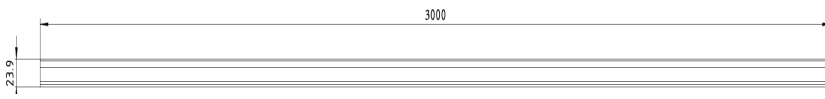

EzyFlow 24 Series 3000 Tile Insert Modular Channel Set

Gunmetal

Product Specifications

Code	EZY-300-TS-GM
Barcode	9339897018456
Material	316 Stainless Steel
Finish	Gunmetal
Tray Steel Thickness	1.2mm

Base Steel Thickness	2mm
Size	3000(L) x 105(W) x 23.9mm(D)
Outlet Size	50, 70, 80mm
Outlet Position	Custom
Suitable For Indoor or Outdoor Use	