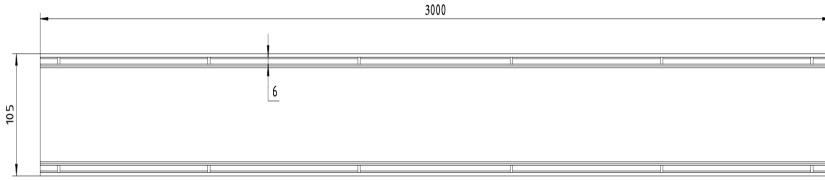

EzyFlow 24 Series 3000 Tile Insert Modular Channel Set

Gunmetal

Product Specifications

Code	EZY-300-TS-GM
Barcode	9339897018456
Material	316 Stainless Steel
Finish	Gunmetal
Tray Steel Thickness	1.2mm

Base Steel Thickness	2mm
Size	3000(L) x 105(W) x 23.9mm(D)
Outlet Size	50, 70, 80mm
Outlet Position	Custom
Suitable For Indoor or Outdoor Use	