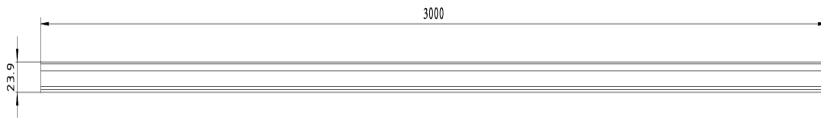

EzyFlow 24 Series 3000 Tile Insert Modular Channel Set

Matte Black

Product Specifications

Code	EZY-300-TS-MB
Barcode	9339897018449
Material	316 Stainless Steel
Finish	Matte Black
Tray Steel Thickness	1.2mm

Base Steel Thickness	2mm
Size	3000(L) x 105(W) x 23.9mm(D)
Outlet Size	50, 72, 80mm
Outlet Position	Custom
Suitable For Indoor or Outdoor Use	

Experience, *the difference.*

LINSOL.COM.AU

☎ 1300 546 765

@ info@linsol.com.au