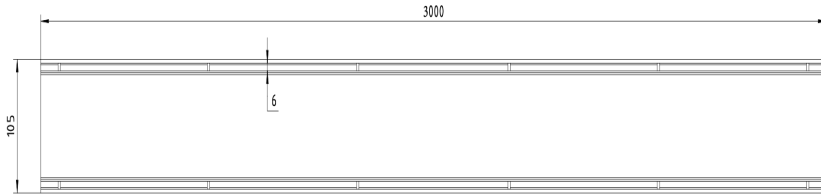

EzyFlow 24 Series 3000 Tile Insert Modular Channel Set

Matte Black

Product Specifications

Code	EZY-300-TS-MB
Barcode	9339897018449
Material	316 Stainless Steel
Finish	Matte Black
Tray Steel Thickness	1.2mm

Base Steel Thickness	2mm
Size	3000(L) x 105(W) x 23.9mm(D)
Outlet Size	50, 72, 80mm
Outlet Position	Custom
Suitable For Indoor or Outdoor Use	

Experience, *the difference.*

LINSOL.COM.AU

☎ 1300 546 765

@ info@linsol.com.au