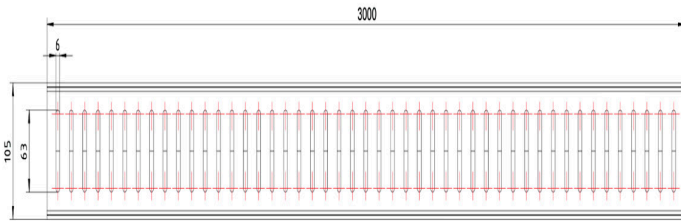

EzyFlow 24 Series 3000 Vertical Pressed Grate Channel Set

Brushed Brass

Product Specifications

Code	EZY-300-VL-BB
Barcode	9339897018500
Material	316 Stainless Steel
Finish	Brushed Brass
Tray Steel Thickness	1.2mm

Base Steel Thickness	2mm
Size	3000(L) x 105(W) x 23.9mm(D)
Outlet Size	50, 70, 80mm
Outlet Position	Custom
Suitable For Indoor or Outdoor Use	

Experience, *the difference.*

LINSOL.COM.AU

☎ 1300 546 765

@ info@linsol.com.au