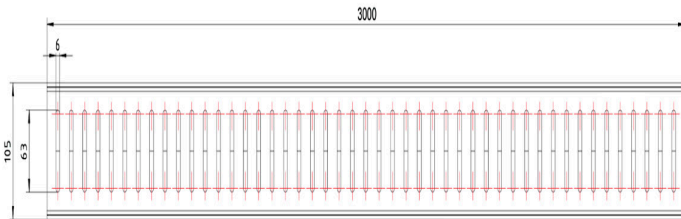

# EzyFlow 24 Series 3000 Vertical Pressed Grate Channel Set

Brushed Nickel

## Product Specifications

Code	EZY-300-VL-BR
Barcode	9339897018470
Material	316 Stainless Steel
Finish	Brushed Nickel
Tray Steel Thickness	1.2mm

Base Steel Thickness	2mm
Size	3000(L) x 105(W) x 23.9mm(D)
Outlet Size	50, 70, 80mm
Outlet Position	Custom
Suitable For Indoor or Outdoor Use	