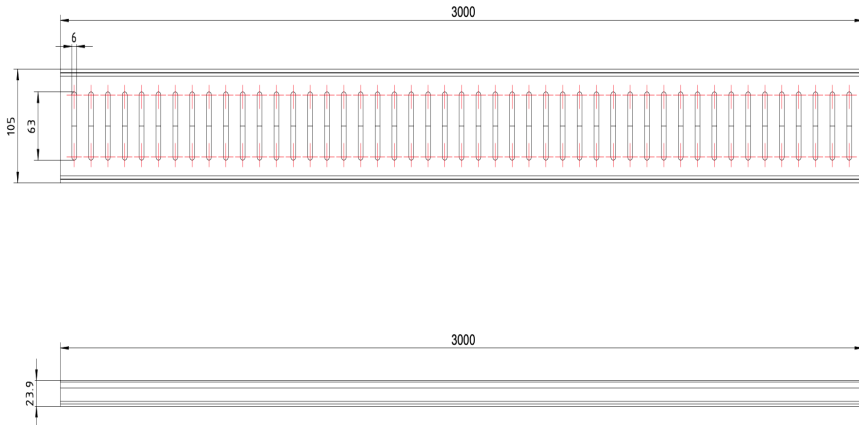

EzyFlow 24 Series 3000 Vertical Pressed Grate Channel Set

Gunmetal

Product Specifications

Code	EZY-300-VL-GM
Barcode	9339897018494
Material	316 Stainless Steel
Finish	Gunmetal
Tray Steel Thickness	1.2mm

Base Steel Thickness	2mm
Size	3000(L) x 105(W) x 23.9mm(D)
Outlet Size	50, 72, 80mm
Outlet Position	Custom
Suitable For Indoor or Outdoor Use	