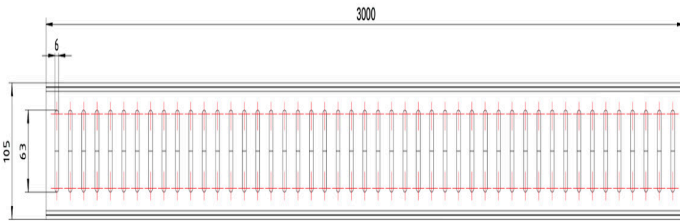

EzyFlow 24 Series 3000 Vertical Pressed Grate Channel Set

Matte Black

Product Specifications

Code	EZY-300-VL-MB
Barcode	9339897018487
Material	316 Stainless Steel
Finish	Matte Black
Tray Steel Thickness	1.2mm

Base Steel Thickness	2mm
Size	3000(L) x 105(W) x 23.9mm(D)
Outlet Size	50, 70, 80mm
Outlet Position	Custom
Suitable For Indoor or Outdoor Use	

Experience, *the difference.*

LINSOL.COM.AU

☎ 1300 546 765

@ info@linsol.com.au