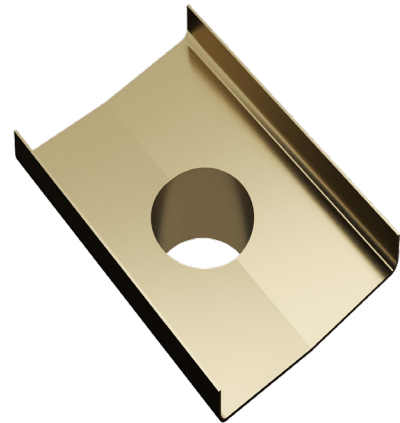

Ezyflow 24 Series 50mm Outlet

Brushed Brass

Product Specifications

Code	EZY-50OUT-BB
Barcode	9339897018661
Finish	Brushed Brass

Material	316 Stainless steel
Steel Thickness	1.2mm, 2.5mm Rolled Edge

Experience, *the difference.*