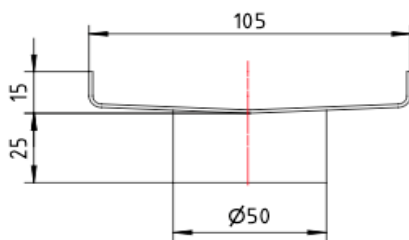

Ezyflow 24 Series 50mm Outlet

Brushed Brass

Product Specifications

Code	EZY-50OUT-BB
Barcode	9339897018661
Finish	Brushed Brass

Material	316 Stainless steel
Steel Thickness	1.2mm, 2.5mm Rolled Edge

Experience, *the difference.*