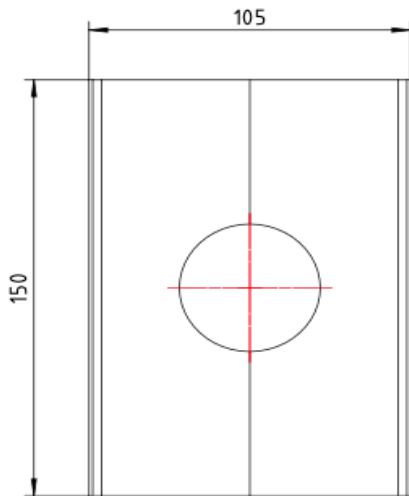

Ezyflow 24 Series 50mm Outlet

Brushed Brass

Product Specifications

Code	EZY-50OUT-BB
Barcode	9339897018661
Finish	Brushed Brass

Material	316 Stainless steel
Steel Thickness	1.2mm, 2.5mm Rolled Edge

Experience, *the difference.*