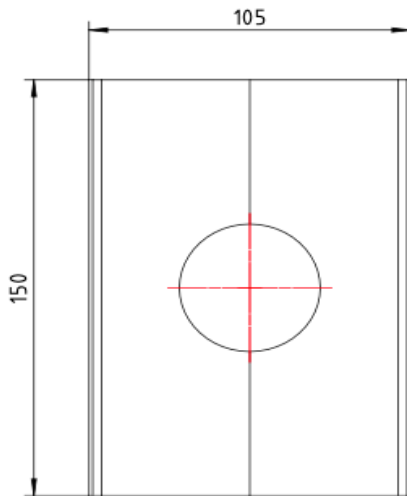

Ezyflow 24 Series 50mm Outlet

Brushed Nickel

Product Specifications

Code	EZY-50OUT-BR
Barcode	9339897018630
Finish	Brushed Nickel

Material	316 Stainless steel
Steel Thickness	1.2mm, 2.5mm Rolled Edge

Experience, *the difference.*