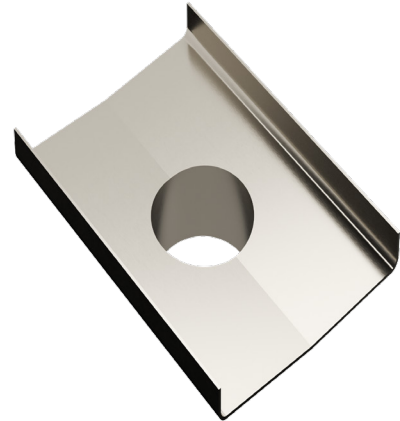

Ezyflow 24 Series 50mm Outlet

Brushed Nickel

Product Specifications

Code	EZY-50OUT-BR
Barcode	9339897018630
Finish	Brushed Nickel

Material	316 Stainless steel
Steel Thickness	1.2mm, 2.5mm Rolled Edge

Experience, *the difference.*