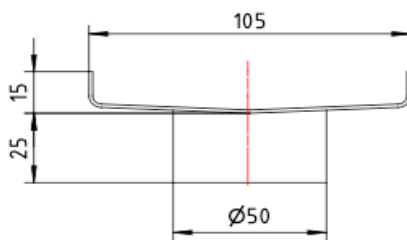

Ezyflow 24 Series 50mm Outlet

Brushed Nickel

Product Specifications

Code	EZY-50OUT-BR
Barcode	9339897018630
Finish	Brushed Nickel

Material	316 Stainless steel
Steel Thickness	1.2mm, 2.5mm Rolled Edge

Experience, *the difference.*