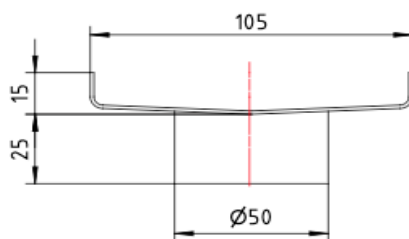

Ezyflow 24 Series 50mm Outlet

Gunmetal

Product Specifications

Code	EZY-50OUT-GM
Barcode	9339897018654
Finish	Gunmetal

Material	316 Stainless steel
Steel Thickness	1.2mm, 2.5mm Rolled Edge

Experience, the difference.