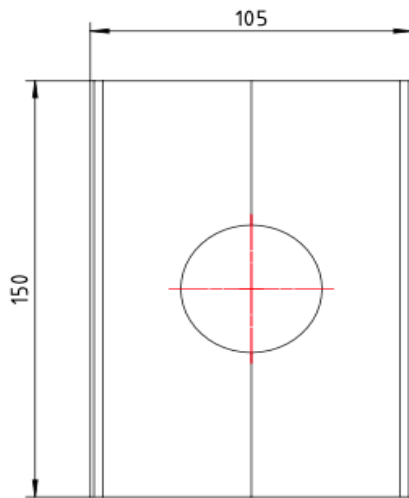

Ezyflow 24 Series 50mm Outlet

Gunmetal

Product Specifications

Code	EZY-50OUT-GM
Barcode	9339897018654
Finish	Gunmetal

Material	316 Stainless steel
Steel Thickness	1.2mm, 2.5mm Rolled Edge

Experience, the difference.