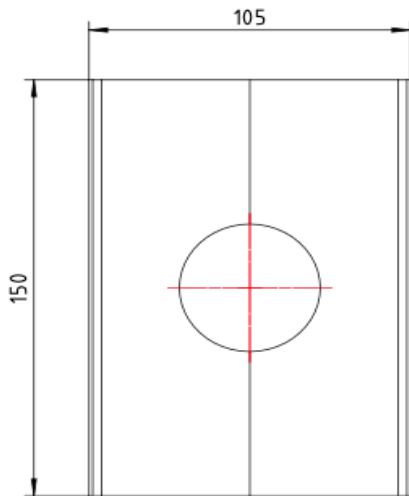

## Product Specifications

|         |               |
|---------|---------------|
| Code    | EZY-50OUT-MB  |
| Barcode | 9339897018647 |
| Finish  | Matte Black   |

|                 |                          |
|-----------------|--------------------------|
| Material        | 316 Stainless steel      |
| Steel Thickness | 1.2mm, 2.5mm Rolled Edge |