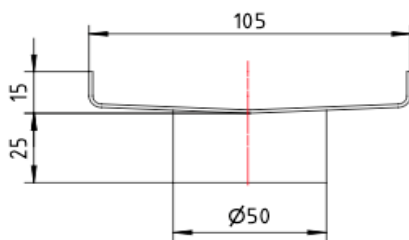

## Product Specifications

|         |               |
|---------|---------------|
| Code    | EZY-50OUT-MB  |
| Barcode | 9339897018647 |
| Finish  | Matte Black   |

|                 |                          |
|-----------------|--------------------------|
| Material        | 316 Stainless steel      |
| Steel Thickness | 1.2mm, 2.5mm Rolled Edge |