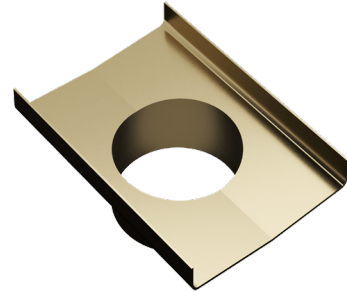

Ezyflow 24 Series 70mm Outlet

Brushed Brass

Product Specifications

Code	EZY-70OUT-BB
Barcode	9339897018708
Finish	Brushed Brass

Material	316 Stainless steel
Steel Thickness	1.2mm, 2.5mm Rolled Edge

Experience, *the difference.*