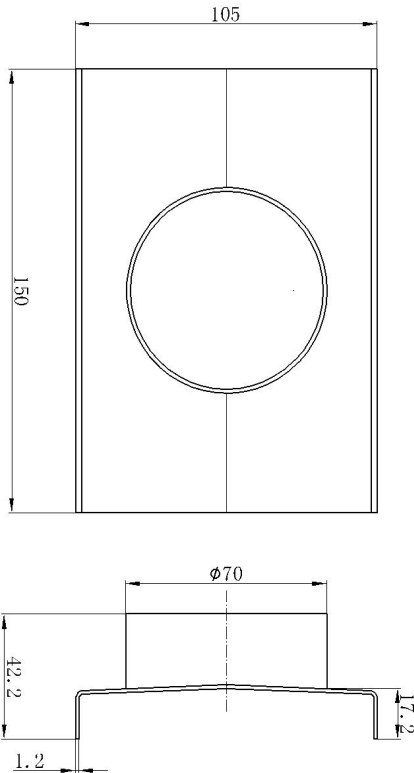

Ezyflow 24 Series 70mm Outlet

Brushed Brass

Product Specifications

Code	EZY-70OUT-BB
Barcode	9339897018708
Finish	Brushed Brass

Material	316 Stainless steel
Steel Thickness	1.2mm, 2.5mm Rolled Edge

Experience, *the difference.*