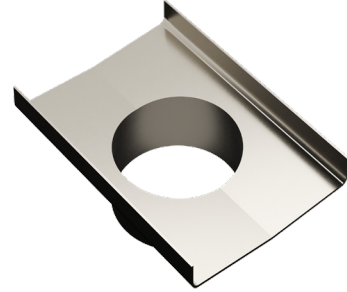

Ezyflow 24 Series 70mm Outlet

Brushed Nickel

Product Specifications

Code	EZY-70OUT-BR
Barcode	9339897018678
Finish	Brushed Nickel

Material	316 Stainless steel
Steel Thickness	1.2mm, 2.5mm Rolled Edge

Experience, *the difference.*