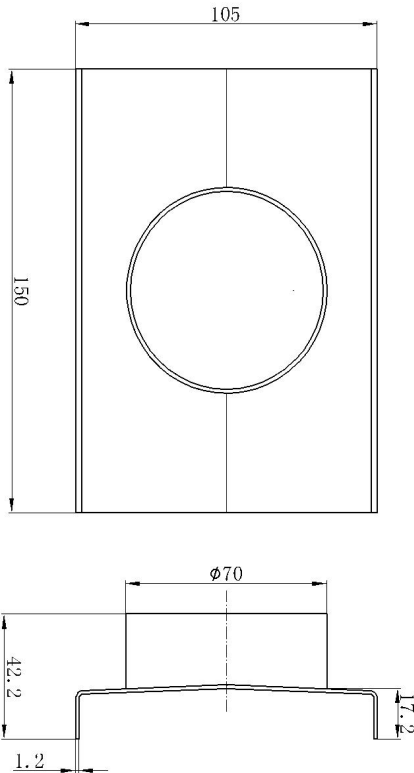

Ezyflow 24 Series 70mm Outlet

Brushed Nickel

Product Specifications

Code	EZY-70OUT-BR
Barcode	9339897018678
Finish	Brushed Nickel

Material	316 Stainless steel
Steel Thickness	1.2mm, 2.5mm Rolled Edge

Experience, *the difference.*