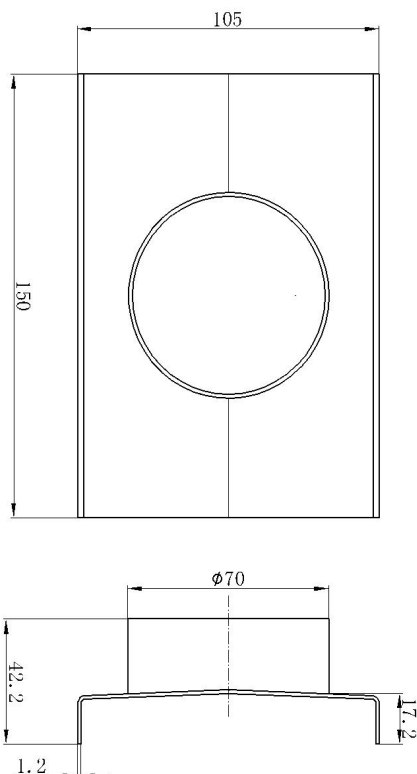

## Product Specifications

Code EZY-70OUT-MB

Barcode 9339897018685

Finish Matte Black

Material 316 Stainless steel

Steel Thickness 1.2mm, 2.5mm Rolled Edge

*Experience, the difference.*

LINSOL.COM.AU