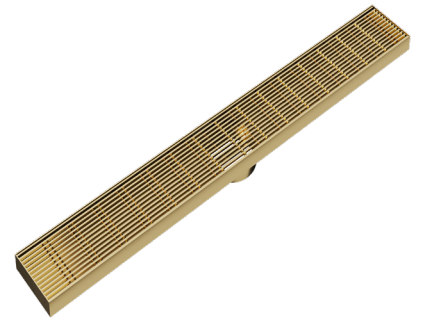

EzyFlow 800 Linear Heelguard Channel Grate

Brushed Brass

Product Specifications

Code	EZY-80-HG-BB
Barcode	9339897007757
Material	316 Stainless Steel
Finish	Brushed Brass
Suitable For Indoor or Outdoor Use	

Steel Thickness:	4mm
Size:	800 x 100mm
Outlet Size	89mm
Outlet Position:	Central
EzyLift Key Included	

Experience, *the difference.*

LINSOL.COM.AU

☎ 1300 546 765

@ info@linsol.com.au

✉ PO Box 88, Coniston NSW 2500