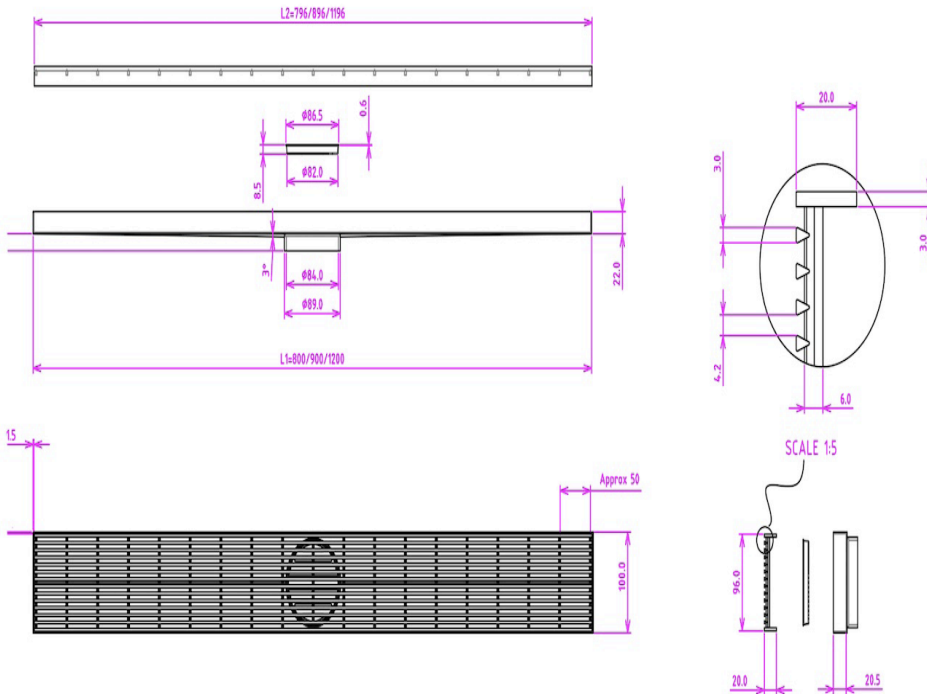

EzyFlow 800 Linear Heelguard Channel Grate

Brushed Brass

Product Specifications

Code	EZY-80-HG-BB
Barcode	9339897007757
Material	316 Stainless Steel
Finish	Brushed Brass
Suitable For Indoor or Outdoor Use	

Steel Thickness:	4mm
Size:	800 x 100mm
Outlet Size	89mm
Outlet Position:	Central
EzyLift Key Included	

Experience, *the difference.*

LINSOL.COM.AU

☎ 1300 546 765

@ info@linsol.com.au

✉ PO Box 88, Coniston NSW 2500