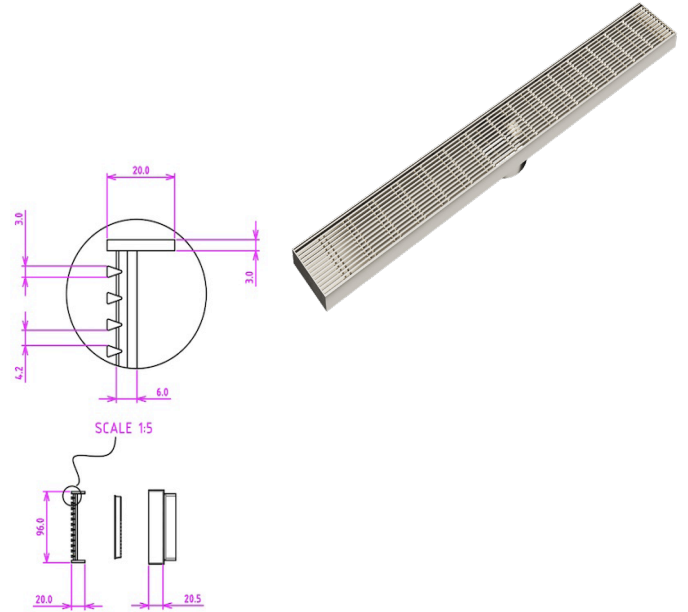

# EzyFlow 800 Linear Heelguard Channel Grate

Brushed Nickel

## Product Specifications

Code	EZY-80-HG-BR
Barcode	9339897007719
Material	316 Stainless Steel
Finish	Brushed Nickel
Suitable For Indoor or Outdoor Use	

Steel Thickness:	4mm
Size:	800 x 100mm
Outlet Size	89mm
Outlet Position:	Central
EzyLift Key Included	