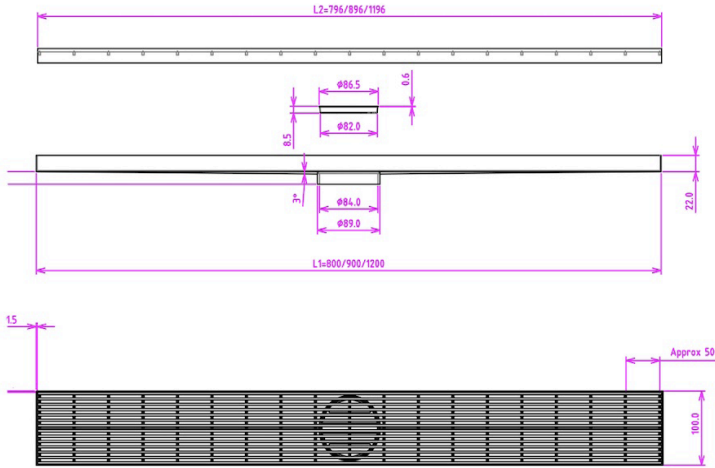

# EzyFlow 800 Linear Heelguard Channel Grate

Brushed Nickel

## Product Specifications

Code	EZY-80-HG-BR
Barcode	9339897007719
Material	316 Stainless Steel
Finish	Brushed Nickel
Suitable For Indoor or Outdoor Use	

Steel Thickness:	4mm
Size:	800 x 100mm
Outlet Size	89mm
Outlet Position:	Central
EzyLift Key Included	