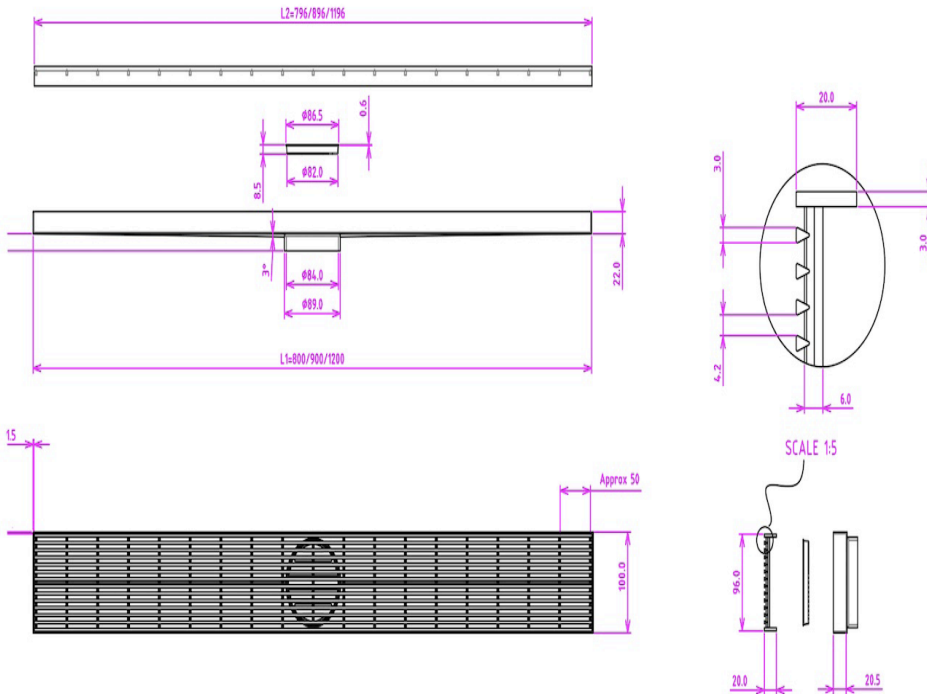

EzyFlow 800 Linear Heelguard Channel

Grate

Gunmetal

Product Specifications

Code EZY-80-HG-GM

Barcode 9339897007740

Material 316 Stainless Steel

Finish Gunmetal

Suitable For Indoor or Outdoor Use

Steel Thickness: 4mm

Size: 800 x 100mm

Outlet Size 89mm

Outlet Position: Central

EzyLift Key Included

Experience, *the difference.*

LINSOL.COM.AU