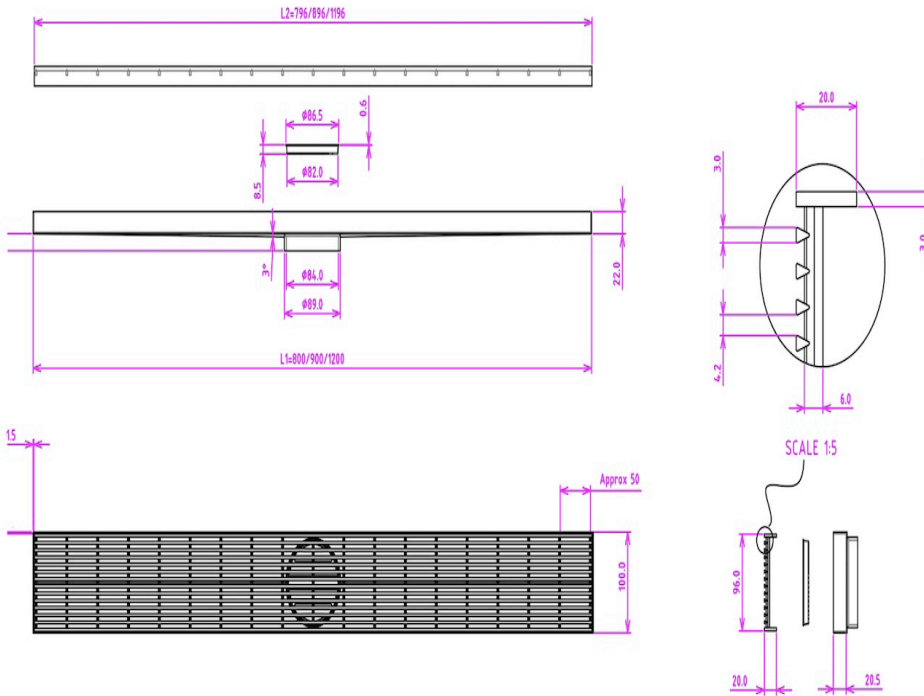

EzyFlow 800 Linear Heelguard Channel Grate

Matte Black

Product Specifications

Code	EZY-80-HG-MB
Barcode	9339897007726
Material	316 Stainless Steel
Finish	Matte Black
Suitable For Indoor or Outdoor Use	

Steel Thickness:	4mm
Size:	800 x 100mm
Outlet Size	89mm
Outlet Position:	Central
EzyLift Key Included	