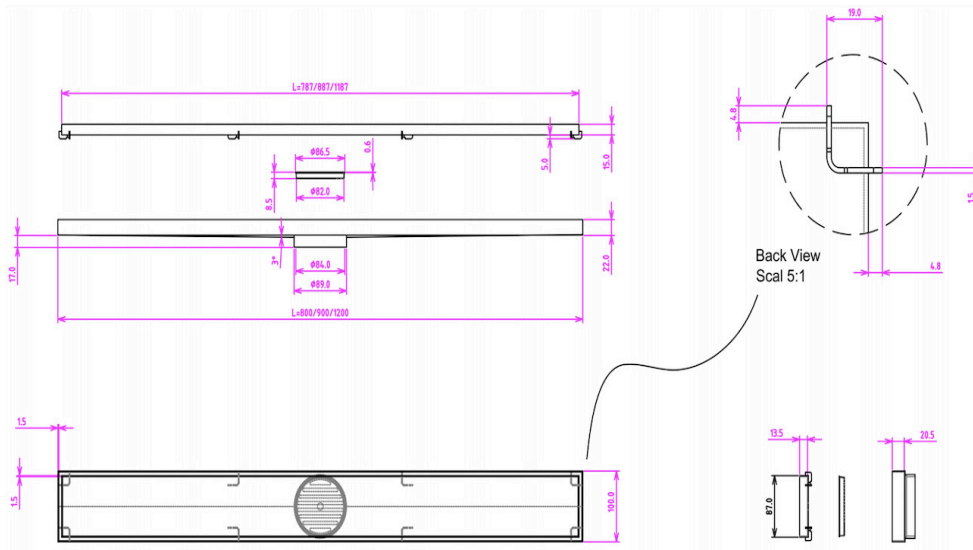

EzyFlow 800 Tile Insert Channel Grate

Brushed Nickel

Product Specifications

Code EZY-80-TS-BR

Barcode 9339897007665

Material 316 Stainless Steel

Finish Brushed Nickel

Suitable For Indoor or Outdoor Use

Steel Thickness: 4mm

Size: 800 x 100mm

Outlet Size 89mm

Outlet Position: Central

EzyLift Key Included

Experience, *the difference.*

LINSOL.COM.AU

☎ 1300 546 765