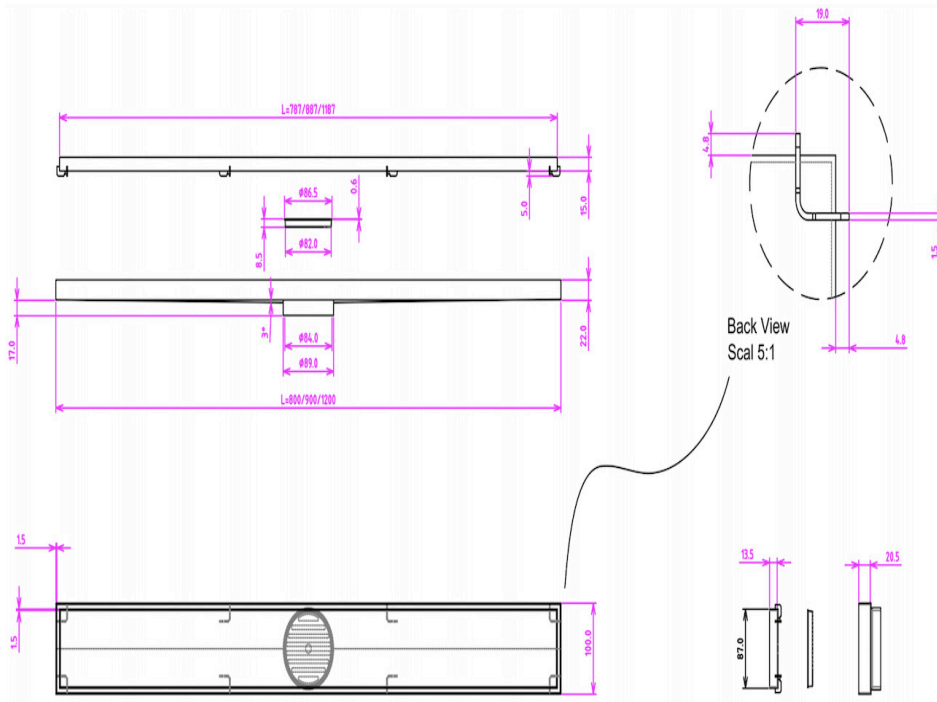

EzyFlow 800 Tile Insert Channel Grate

Gunmetal

Product Specifications

Code EZY-80-TS-GM

Barcode 9339897007696

Material 316 Stainless Steel

Finish Gunmetal

Suitable For Indoor or Outdoor Use

Steel Thickness: 4mm

Size: 800 x 100mm

Outlet Size 89mm

Outlet Position: Central

EzyLift Key Included

Experience, *the difference.*

LINSOL.COM.AU

☎ 1300 546 765