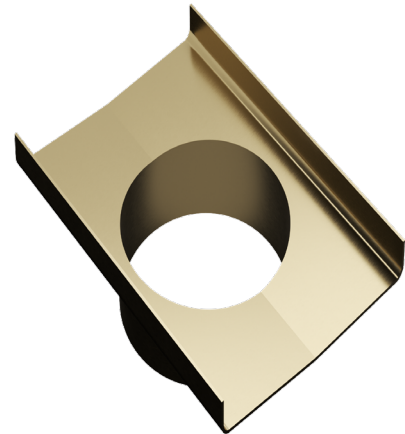

# Ezyflow 24 Series 80mm Outlet

Brushed Brass

## Product Specifications

Code	EZY-80OUT-BB
Barcode	9339897018746
Finish	Brushed Brass

Material	316 Stainless steel
Steel Thickness	1.2mm, 2.5mm Rolled Edge

Experience, *the difference.*

LINSOL.COM.AU

☎ 1300 546 765