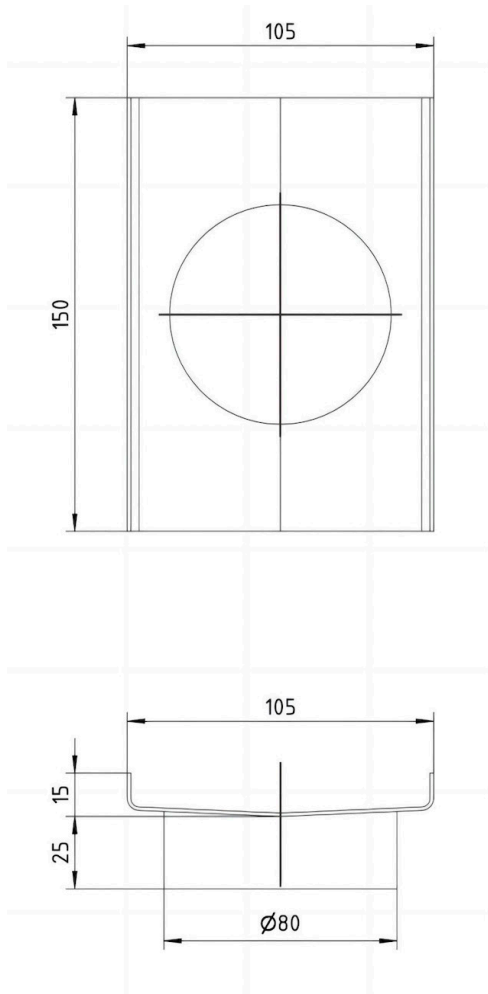

## Product Specifications

Code	EZY-80OUT-BB
Barcode	9339897018746
Finish	Brushed Brass

Material	316 Stainless steel
Steel Thickness	1.2mm, 2.5mm Rolled Edge

Experience, *the difference.*

LINSOL.COM.AU

☎ 1300 546 765