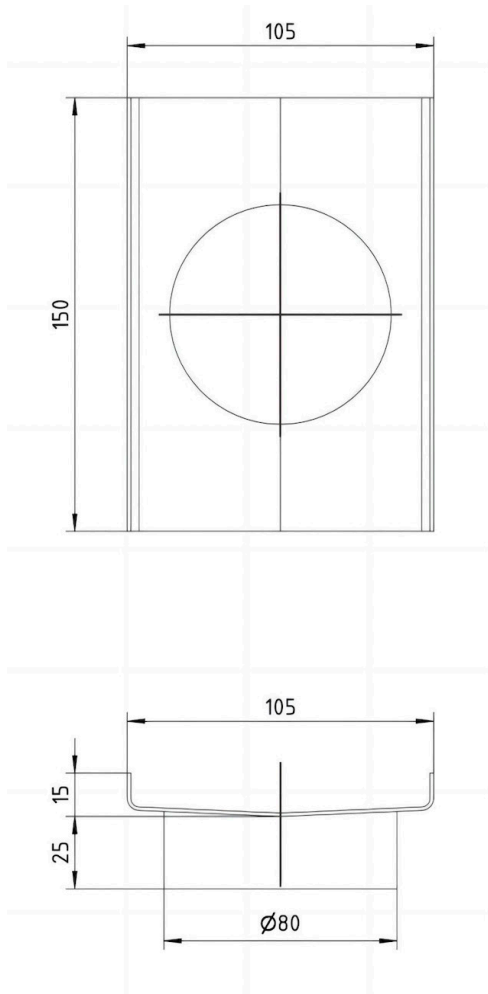

Ezyflow 24 Series 80mm Outlet

Brushed Nickel

Product Specifications

Code	EZY-80OUT-BR
Barcode	9339897018715
Finish	Brushed Nickel

Material	316 Stainless steel
Steel Thickness	1.2mm, 2.5mm Rolled Edge

Experience, *the difference.*