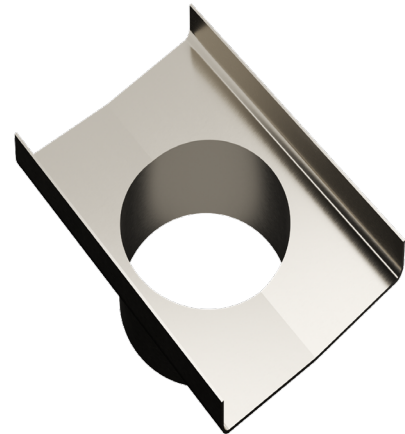

Ezyflow 24 Series 80mm Outlet

Brushed Nickel

Product Specifications

Code	EZY-80OUT-BR
Barcode	9339897018715
Finish	Brushed Nickel

Material	316 Stainless steel
Steel Thickness	1.2mm, 2.5mm Rolled Edge

Experience, *the difference.*