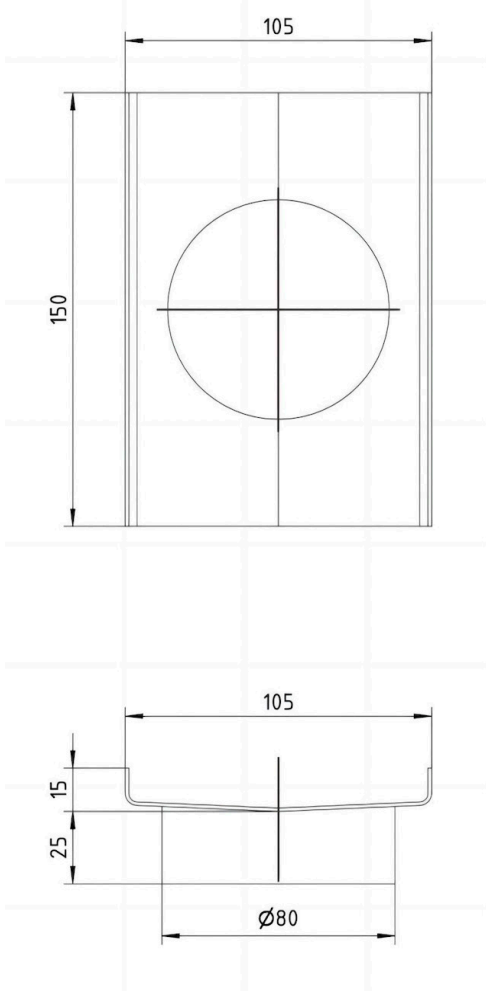

Ezyflow 24 Series 80mm Outlet

Matte Black

Product Specifications

Code	EZY-80OUT-MB
Barcode	9339897018722
Finish	Matte Black

Material	316 Stainless steel
Steel Thickness	1.2mm, 2.5mm Rolled Edge

Experience, the difference.