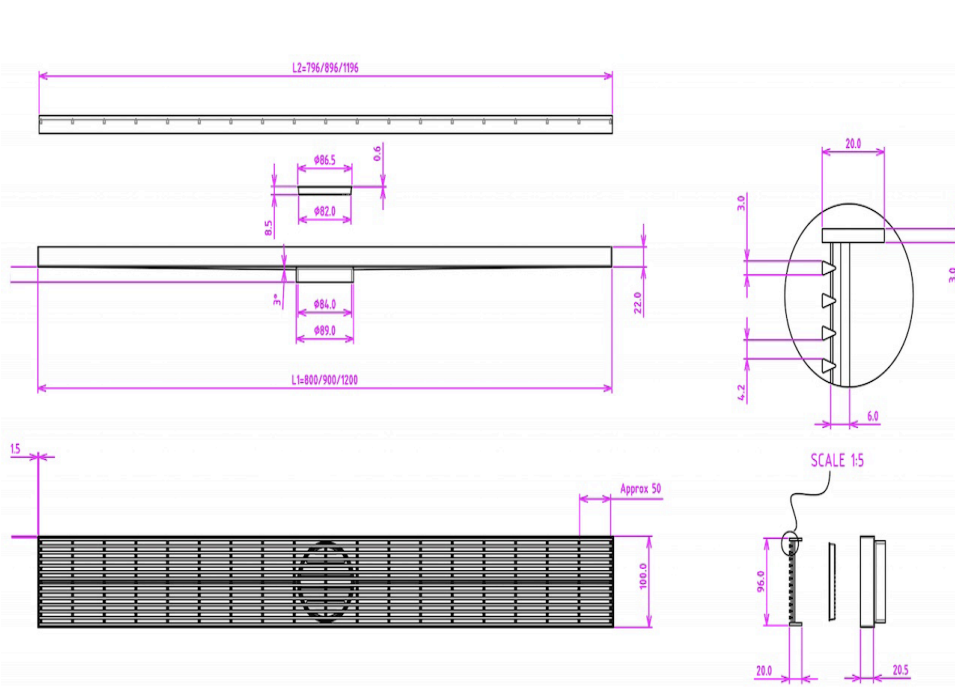

EzyFlow 900 Linear Heelguard Channel Grate

Brushed Brass

Product Specifications

Code	EZY-90-HG-BB
Barcode	9339897007658
Material	316 Stainless Steel
Finish	Brushed Brass
Suitable For Indoor or Outdoor Use	

Steel Thickness:	4mm
Size:	900 x 100mm
Outlet Size	89mm
Outlet Position:	Central
EzyLift Key Included	

Experience, *the difference.*

LINSOL.COM.AU

☎ 1300 546 765

@ info@linsol.com.au

✉ PO Box 88, Coniston NSW 2500