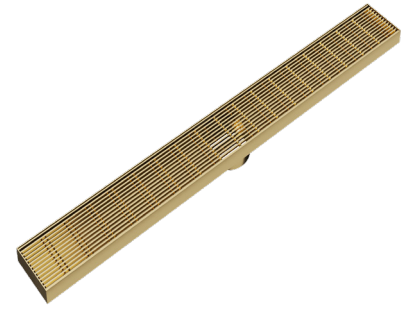

EzyFlow 900 Linear Heelguard Channel Grate

Brushed Brass

Product Specifications

Code	EZY-90-HG-BB
Barcode	9339897007658
Material	316 Stainless Steel
Finish	Brushed Brass
Suitable For Indoor or Outdoor Use	

Steel Thickness:	4mm
Size:	900 x 100mm
Outlet Size	89mm
Outlet Position:	Central
EzyLift Key Included	

Experience, *the difference.*

LINSOL.COM.AU

☎ 1300 546 765

@ info@linsol.com.au

✉ PO Box 88, Coniston NSW 2500