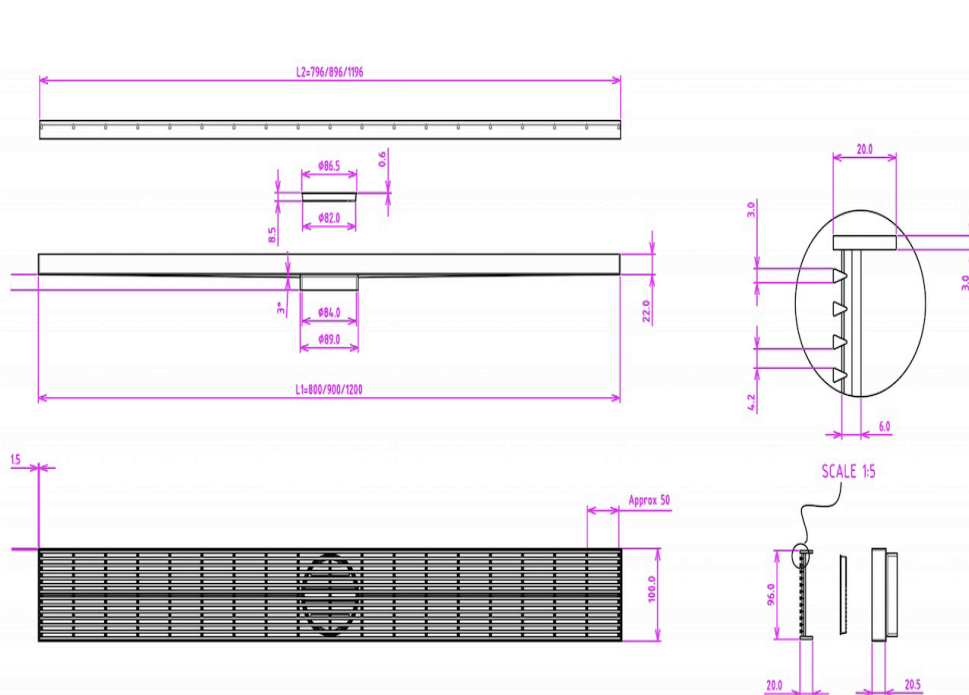

EzyFlow 900 Linear Heelguard Channel Grate

Brushed Nickel

Product Specifications

Code	EZY-90-HG-BR
Barcode	9339897007610
Material	316 Stainless Steel
Finish	Brushed Nickel
Suitable For Indoor or Outdoor Use	

Steel Thickness:	4mm
Size:	900 x 100mm
Outlet Size	89mm
Outlet Position:	Central
EzyLift Key Included	

Experience, *the difference.*

LINSOL.COM.AU

☎ 1300 546 765

@ info@linsol.com.au

✉ PO Box 88, Coniston NSW 2500