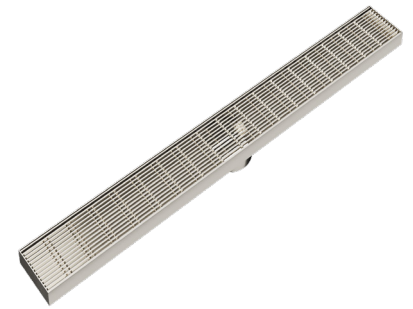

EzyFlow 900 Linear Heelguard Channel Grate

Brushed Nickel

Product Specifications

Code	EZY-90-HG-BR
Barcode	9339897007610
Material	316 Stainless Steel
Finish	Brushed Nickel
Suitable For Indoor or Outdoor Use	

Steel Thickness:	4mm
Size:	900 x 100mm
Outlet Size	89mm
Outlet Position:	Central
EzyLift Key Included	

Experience, *the difference.*

LINSOL.COM.AU

☎ 1300 546 765

@ info@linsol.com.au

✉ PO Box 88, Coniston NSW 2500