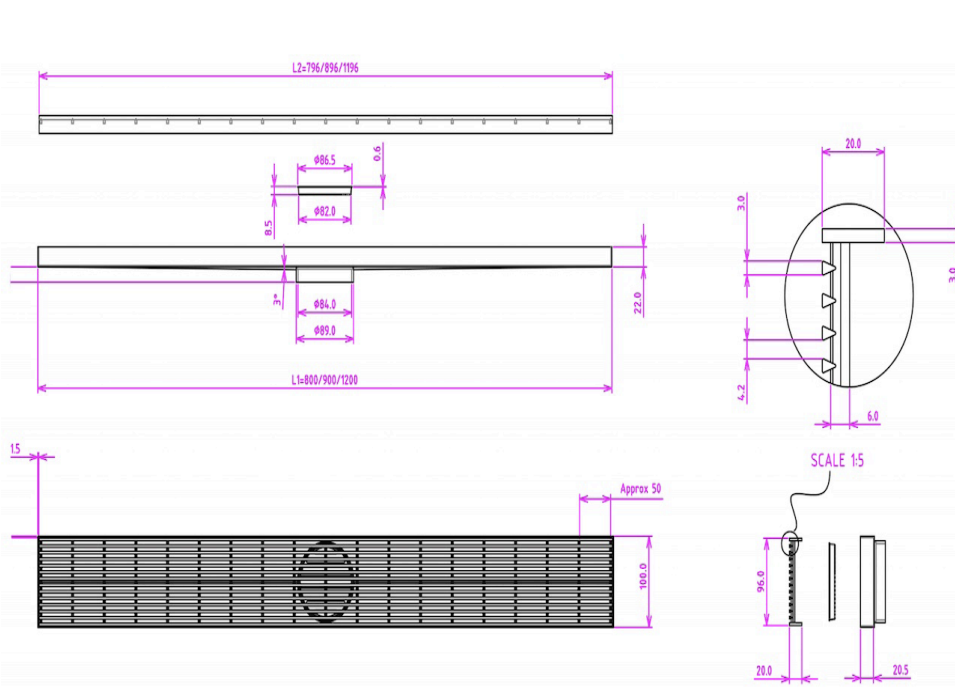

EzyFlow 900 Linear Heelguard Channel Grate

Gunmetal

Product Specifications

Code	EZY-90-HG-GM
Barcode	9339897007641
Material	316 Stainless Steel
Finish	Gunmetal
Suitable For Indoor or Outdoor Use	

Steel Thickness:	4mm
Size:	900 x 100mm
Outlet Size	89mm
Outlet Position:	Central
EzyLift Key Included	