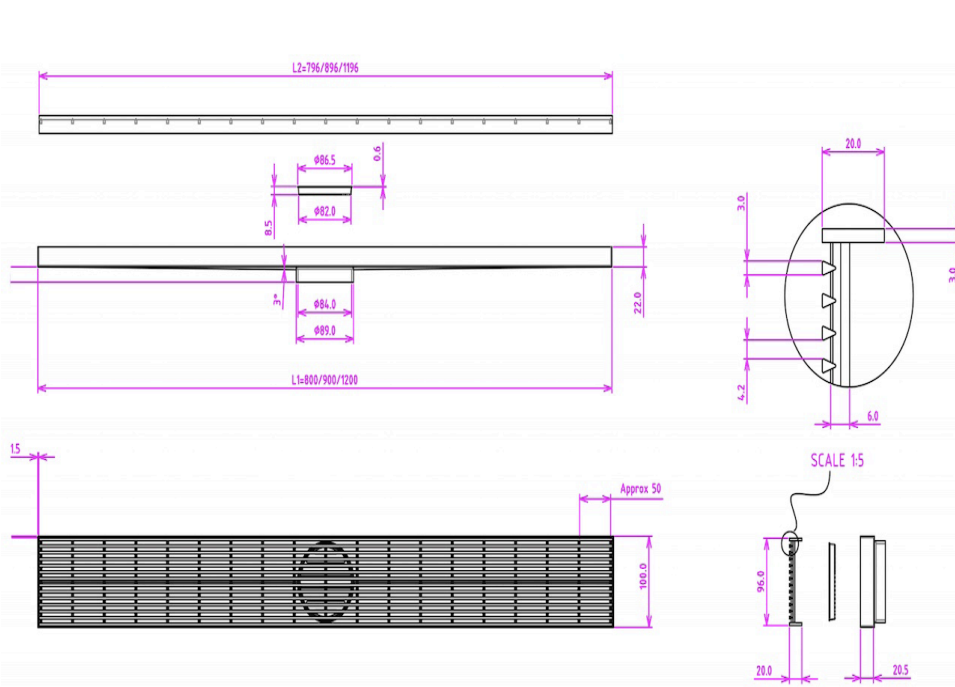

EzyFlow 900 Linear Heelguard Channel Grate

Matte Black

Product Specifications

Code	EZY-90-HG-MB
Barcode	9339897007627
Material	316 Stainless Steel
Finish	Matte Black
Suitable For Indoor or Outdoor Use	

Steel Thickness:	4mm
Size:	900 x 100mm
Outlet Size	89mm
Outlet Position:	Central
EzyLift Key Included	