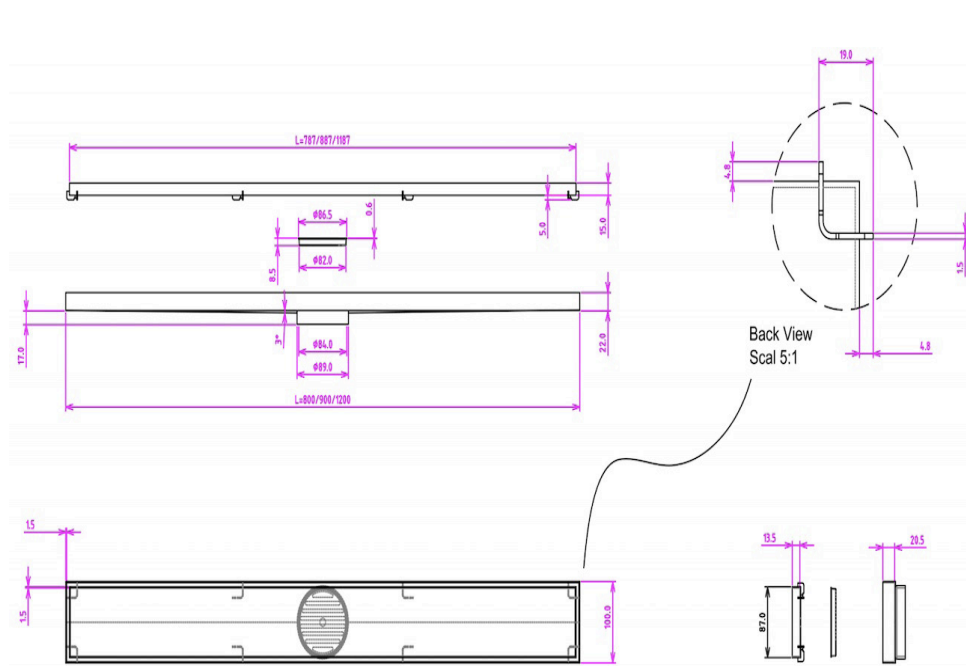

EzyFlow 900 Tile Insert Channel Grate

Brushed Brass

Product Specifications

Code EZY-90-TS-BB

Barcode 9339897007603

Material 316 Stainless Steel

Finish Brushed Brass

Suitable For Indoor or Outdoor Use

Steel Thickness: 4mm

Size: 900 x 100mm

Outlet Size 89mm

Outlet Position: Central

EzyLift Key Included

Experience, *the difference.*

LINSOL.COM.AU

☎ 1300 546 765