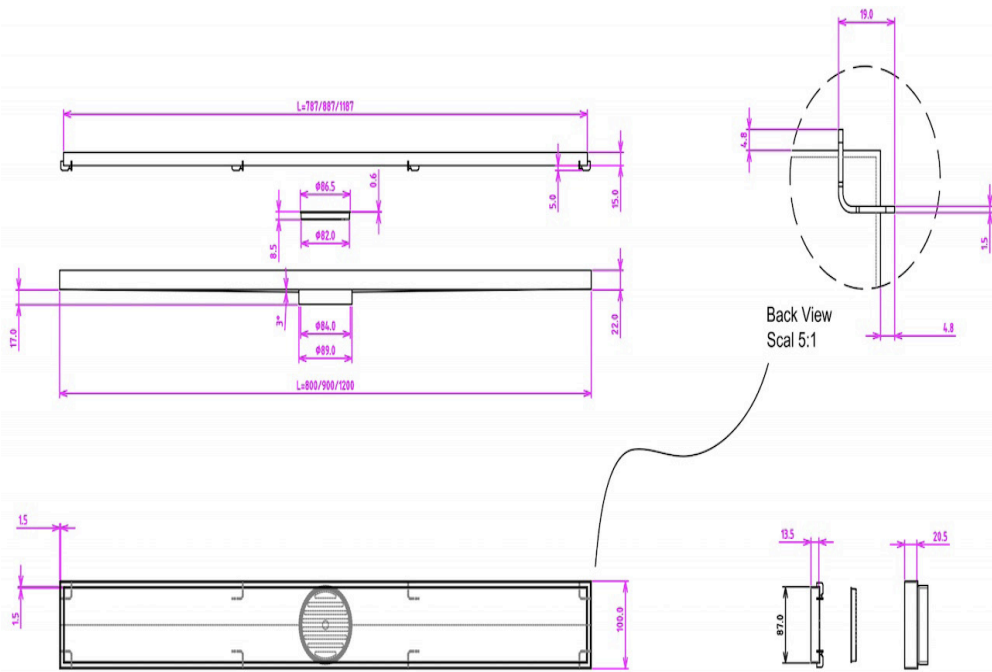

EzyFlow 900 Tile Insert Channel Grate

Brushed Nickel

Product Specifications

Code EZY-90-TS-BR

Barcode 9339897007566

Material 316 Stainless Steel

Finish Brushed Nickel

Suitable For Indoor or Outdoor Use

Steel Thickness: 4mm

Size: 900 x 100mm

Outlet Size 89mm

Outlet Position: Central

EzyLift Key Included

Experience, *the difference.*

LINSOL.COM.AU

☎ 1300 546 765