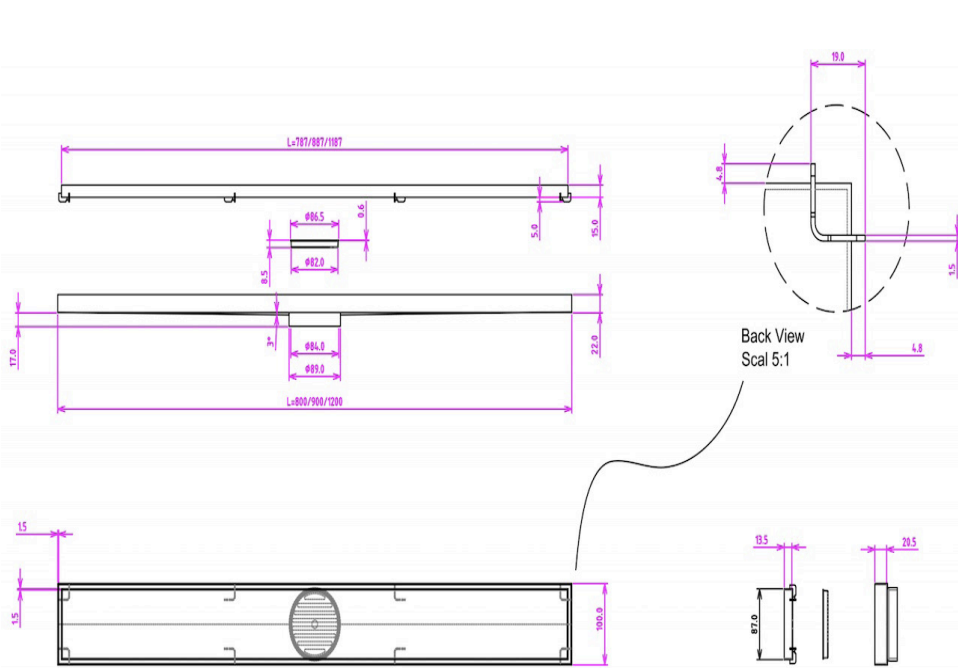

EzyFlow 900 Tile Insert Channel Grate

Gunmetal

Product Specifications

Code EZY-90-TS-GM

Barcode 9339897007597

Material 316 Stainless Steel

Finish Gunmetal

Suitable For Indoor or Outdoor Use

Steel Thickness: 4mm

Size: 900 x 100mm

Outlet Size 89mm

Outlet Position: Central

EzyLift Key Included

Experience, *the difference.*

LINSOL.COM.AU

☎ 1300 546 765