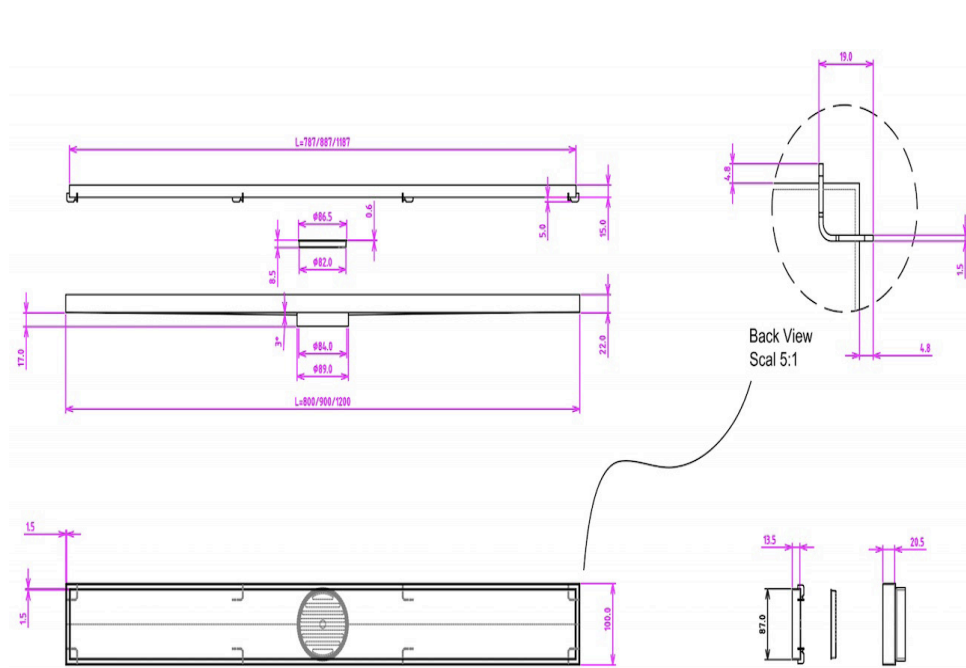

# EzyFlow 900 Tile Insert Channel Grate

Matte Black

## Product Specifications

Code EZY-90-TS-MB

Barcode 9339897007573

Material 316 Stainless Steel

Finish Matte Black

Suitable For Indoor or Outdoor Use

Steel Thickness: 4mm

Size: 900 x 100mm

Outlet Size 89mm

Outlet Position: Central

EzyLift Key Included

Experience, *the difference.*

LINSOL.COM.AU

☎ 1300 546 765

@ info@linsol.com.au

✉ PO Box 88, Coniston NSW 2500