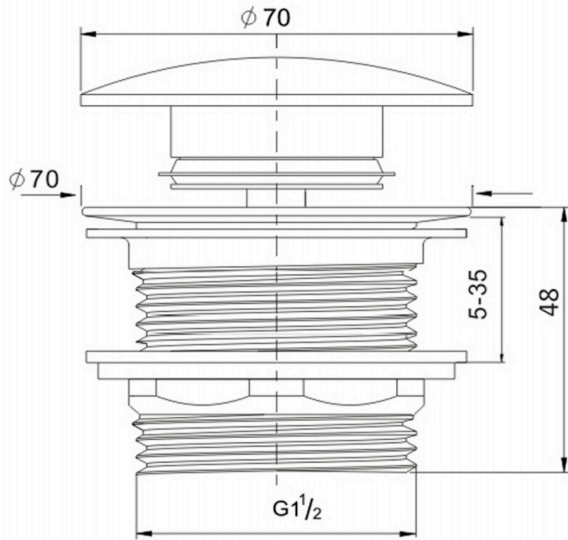

EzyFlow 40mm Pop-Up Plug & Waste

Brushed Brass

Product Specifications

Code EZY-A245-BB

Barcode 9339897007931

Material Brass

Finish Brushed Brass

Size 40mm