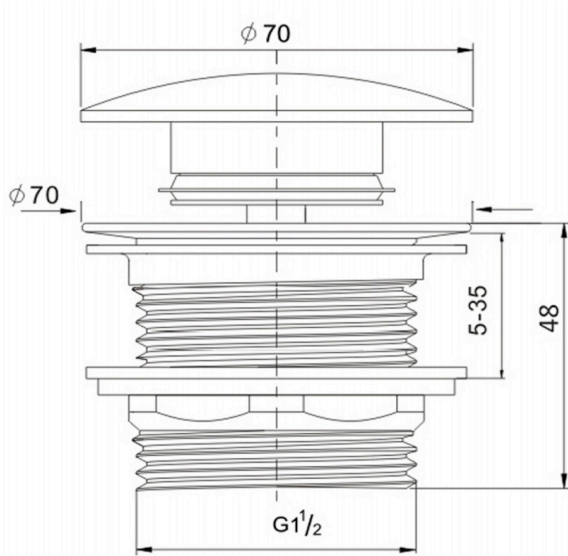

EzyFlow 40mm Pop-Up Plug & Waste

Chrome

Product Specifications

Code EZY-A245-CP

Barcode 9339897007900

Material Brass

Finish Chrome

Size 40mm