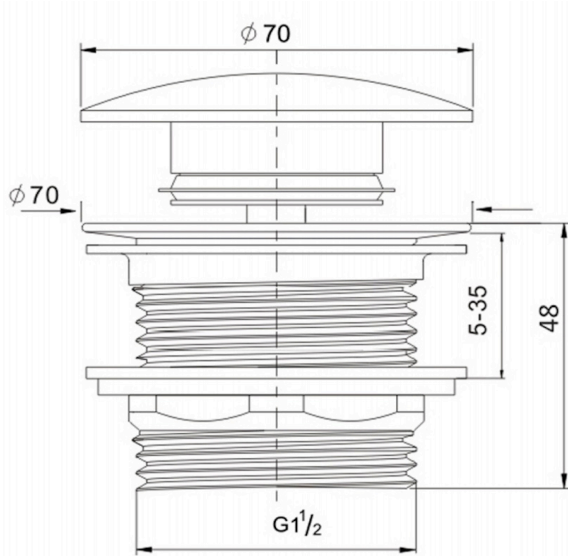

# EzyFlow 40mm Pop-Up Plug & Waste

Matte Black

## Product Specifications

Code EZY-A245-MB

Barcode 9339897007917

Material Brass

Finish Matte Black

Size 40mm

With Pull Out Cartridge

Experience, *the difference.*