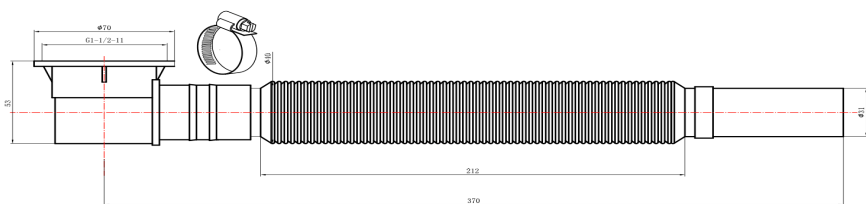

EzyFlow 40mm Pop-Up Bath Waste with Flexible Connector

Brushed Nickel

Product Specifications

Code EZY-A245+CON-BN

Barcode 9339897002547

Material Brass Pop-Up waste, Heavy Duty Plastic Hose

Right Angled Watermarked Hose

Finish Brushed Nickel

Hose Length Adjustable Length 365-850mm

Includes EZY-A245-BN Pop-Up Waste With Pull Out Cartridge

Experience, *the difference.*

LINSOL.COM.AU

☎ 1300 546 765

@ info@linsol.com.au

✉ PO Box 88, Coniston NSW 2500