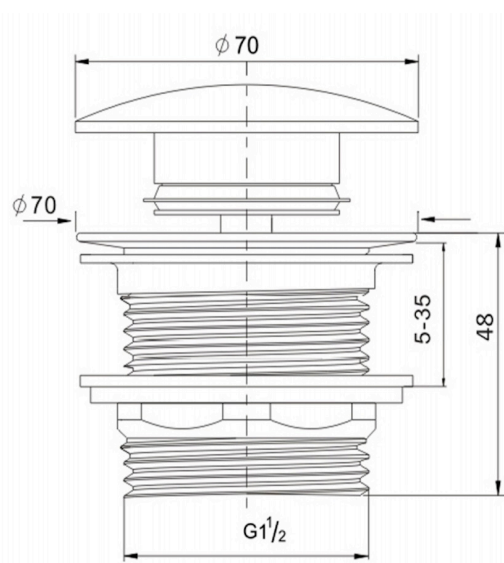

EzyFlow 40mm Pop-Up Bath Waste with Flexible Connector

Brushed Nickel

Product Specifications

Code EZY-A245+CON-BN

Barcode 9339897002547

Material Brass Pop-Up waste, Heavy Duty Plastic Hose

Right Angled Watermarked Hose

Finish Brushed Nickel

Hose Length Adjustable Length 365-850mm

Includes EZY-A245-BN Pop-Up Waste With Pull Out Cartridge

Experience, *the difference.*

LINSOL.COM.AU

☎ 1300 546 765

@ info@linsol.com.au

✉ PO Box 88, Coniston NSW 2500