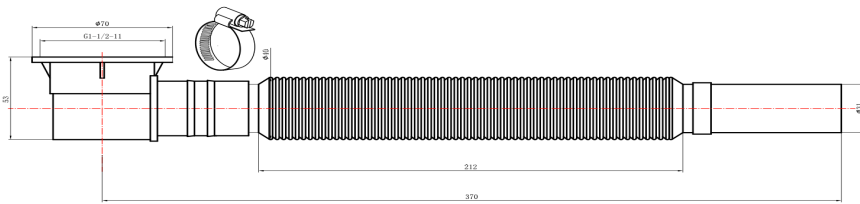

# EzyFlow 40mm Pop-Up Bath Waste with Flexible Connector

Chrome

## Product Specifications

Code	EZY-A245+CON-CP
Barcode	9339897002530
Material	Brass Pop-Up waste, Heavy Duty Plastic Hose
Right Angled Watermarked Hose	

Finish	Chrome
Hose Length	Adjustable Length 365-850mm
Includes EZY-A245-CP Pop-Up Waste With Pull Out Cartridge	