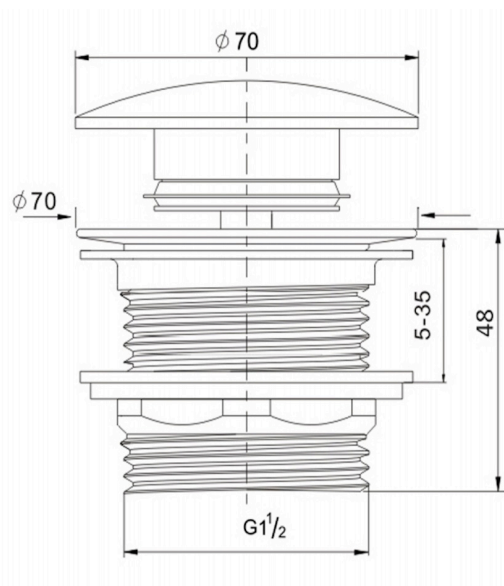

# EzyFlow 40mm Pop-Up Bath Waste with Flexible Connector

Chrome

## Product Specifications

Code	EZY-A245+CON-CP
Barcode	9339897002530
Material	Brass Pop-Up waste, Heavy Duty Plastic Hose
Right Angled Watermarked Hose	

Finish	Chrome
Hose Length	Adjustable Length 365-850mm
Includes EZY-A245-CP Pop-Up Waste With Pull Out Cartridge	