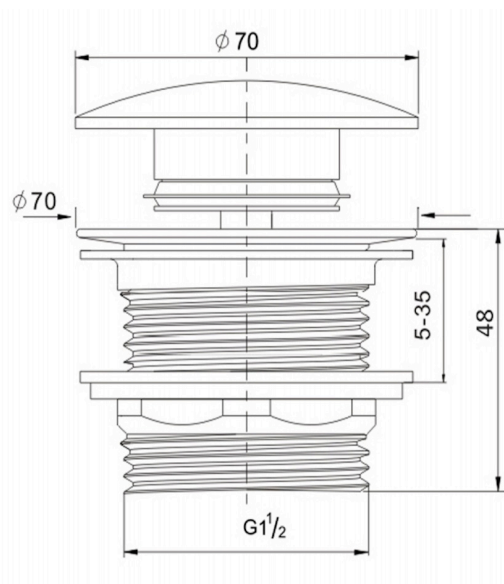

# EzyFlow 40mm Pop-Up Bath Waste with Flexible Connector

Gunmetal

## Product Specifications

Code	EZY-A245+CON-GM
Barcode	9339897002578
Material	Brass Pop-Up waste, Heavy Duty Plastic Hose
Right Angled Watermarked Hose	

Finish	Gunmetal
Hose Length	Adjustable Length 365-850mm
Includes EZY-A245-GM Pop-Up Waste With Pull Out Cartridge	