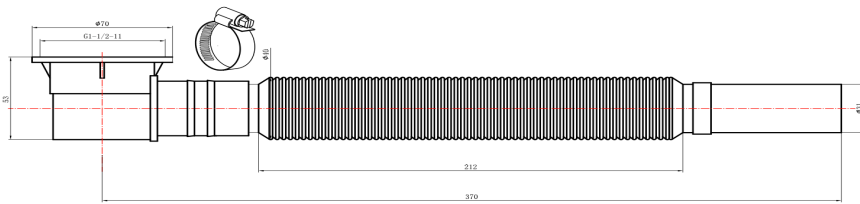

# EzyFlow 40mm Pop-Up Bath Waste with Flexible Connector

Gunmetal

## Product Specifications

Code	EZY-A245+CON-GM
Barcode	9339897002578
Material	Brass Pop-Up waste, Heavy Duty Plastic Hose
Right Angled Watermarked Hose	

Finish	Gunmetal
Hose Length	Adjustable Length 365-850mm
Includes EZY-A245-GM Pop-Up Waste With Pull Out Cartridge	