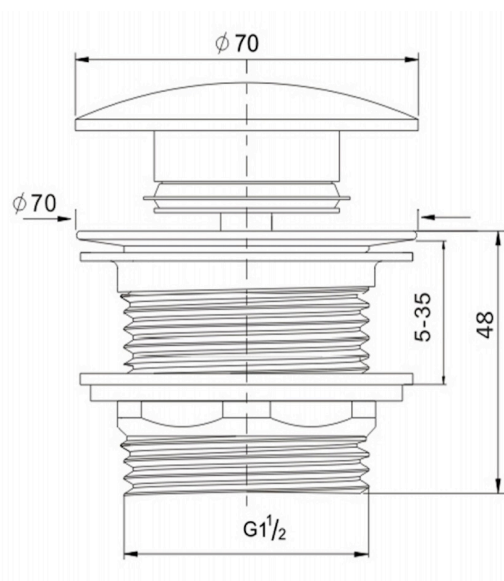

EzyFlow 40mm Pop-Up Bath Waste with Flexible Connector

Matte Black

Product Specifications

Code EZY-A245+CON-MB

Barcode 9339897002592

Material Brass Pop-Up waste, Heavy Duty Plastic Hose

Right Angled Watermarked Hose

Finish Matte Black

Hose Length Adjustable Length 365-850mm

Includes EZY-A245-MB Pop-Up Waste With Pull Out Cartridge

Experience, *the difference.*

LINSOL.COM.AU

☎ 1300 546 765

@ info@linsol.com.au

✉ PO Box 88, Coniston NSW 2500