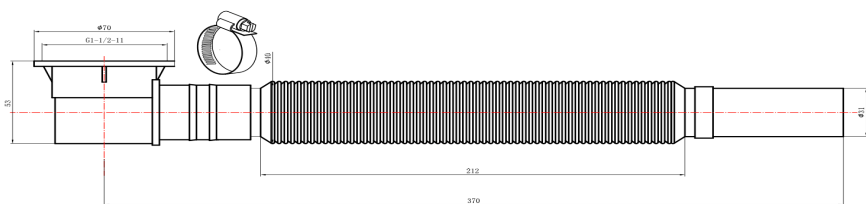

EzyFlow 40mm Pop-Up Bath Waste with Flexible Connector

Matte Black

Product Specifications

Code EZY-A245+CON-MB

Barcode 9339897002592

Material Brass Pop-Up waste, Heavy Duty Plastic Hose

Right Angled Watermarked Hose

Finish Matte Black

Hose Length Adjustable Length 365-850mm

Includes EZY-A245-MB Pop-Up Waste With Pull Out Cartridge

Experience, *the difference.*

LINSOL.COM.AU

☎ 1300 546 765

@ info@linsol.com.au

✉ PO Box 88, Coniston NSW 2500