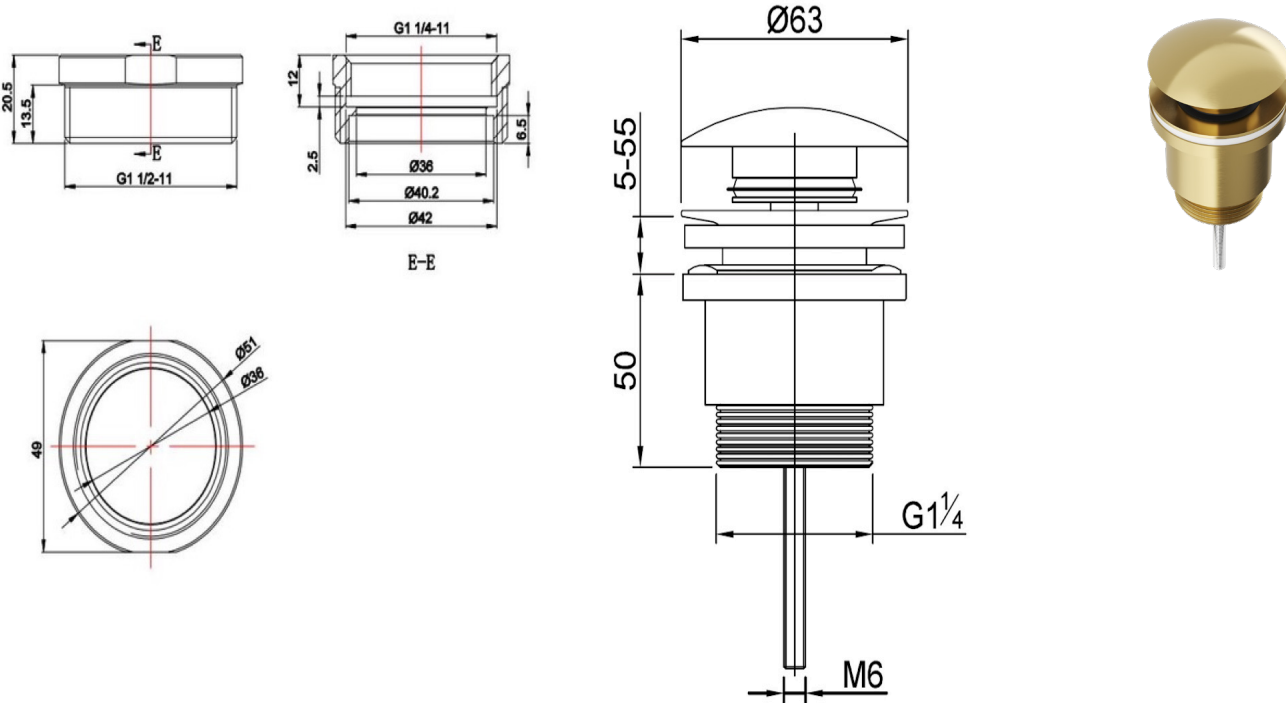

# EzyFlow 32/40 Universal Pop-up Plug & Waste

Brushed Brass

## Product Specifications

Code EZY-A706-Q-BB

Barcode 9339897007894

Material Brass

With Pull Out Cartridge

To Suit 32mm Basin Waste with 40mm Brass Adapter

Size 32/40mm Universal

Finish Brushed Brass