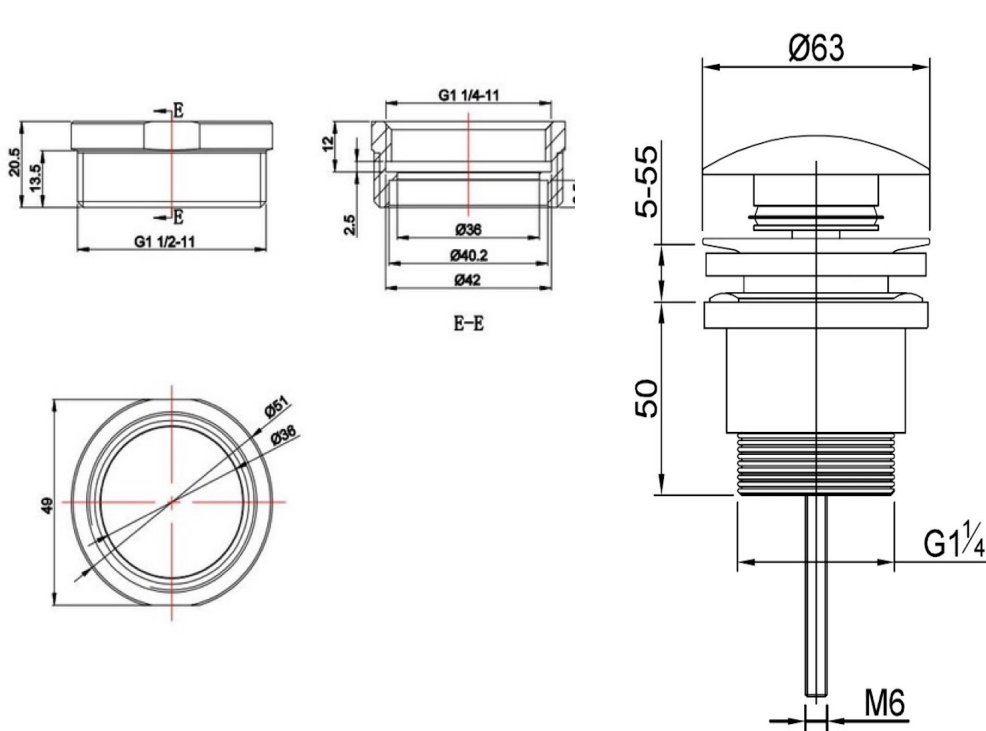

# EzyFlow 32/40 Universal Pop-up Plug & Waste

Chrome

## Product Specifications

Code EZY-A706-Q-CP

Barcode 9339897007863

Material Brass

With Pull Out Cartridge

To Suit 32mm Basin Waste with 40mm Brass Adapter

Size 32/40mm Universal

Finish Chrome