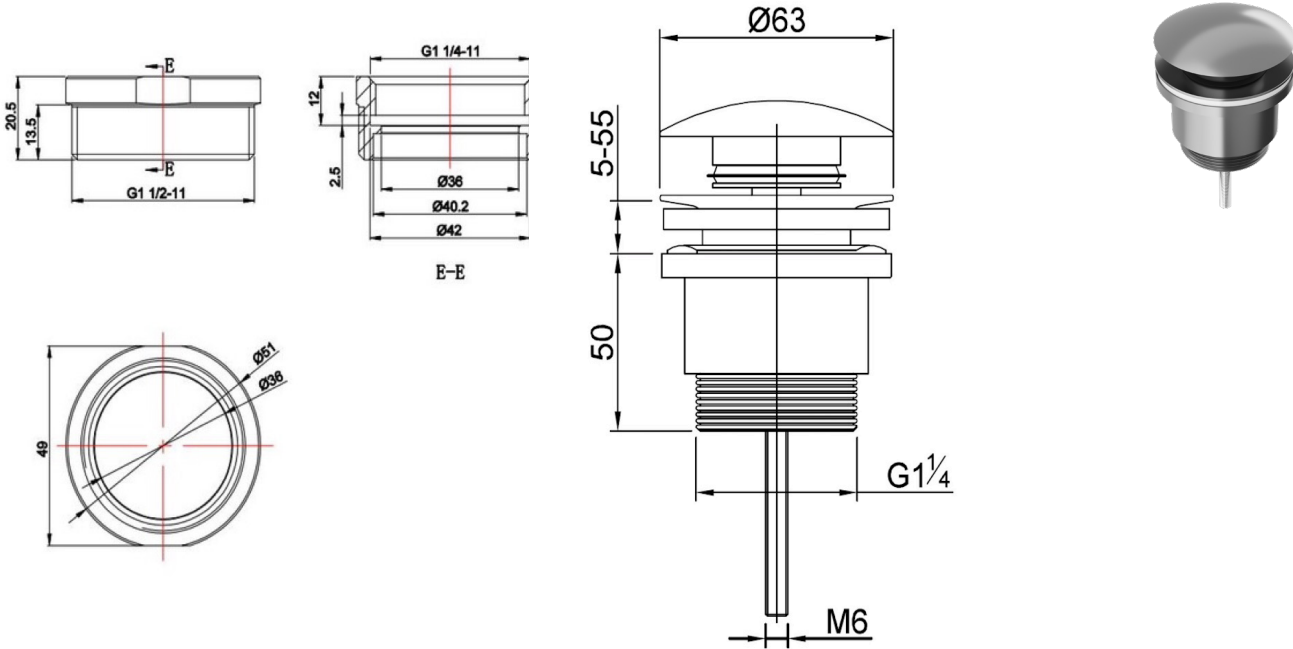

EzyFlow 32/40 Universal Pop-up Plug & Waste

Gunmetal

Product Specifications

Code EZY-A706-Q-GM

Barcode 9339897007955

Material Brass

With Pull Out Cartridge

To Suit 32mm Basin Waste with 40mm Brass Adapter

Size 32/40mm Universal

Finish Gunmetal

With Optional Overflow Included

Experience, *the difference.*

LINSOL.COM.AU

☎ 1300 546 765

@ info@linsol.com.au

✉ PO Box 88, Coniston NSW 2500