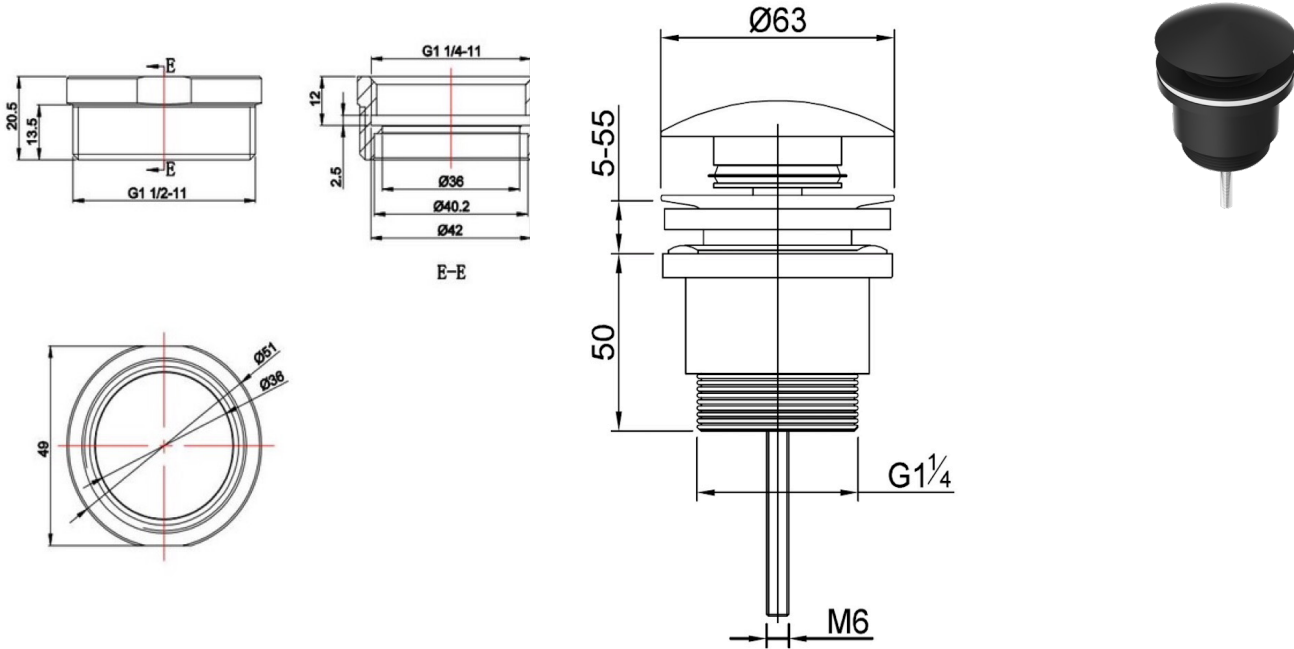

# EzyFlow 32/40 Universal Pop-up Plug & Waste

Matte Black

## Product Specifications

Code	EZY-A706-Q-MB	To Suit	32mm Basin Waste with 40mm Brass Adapter
Barcode	9339897007870	Size	32/40mm Universal
Material	Brass	Finish	Matte Black
With Pull Out Cartridge		With Optional Overflow Included	